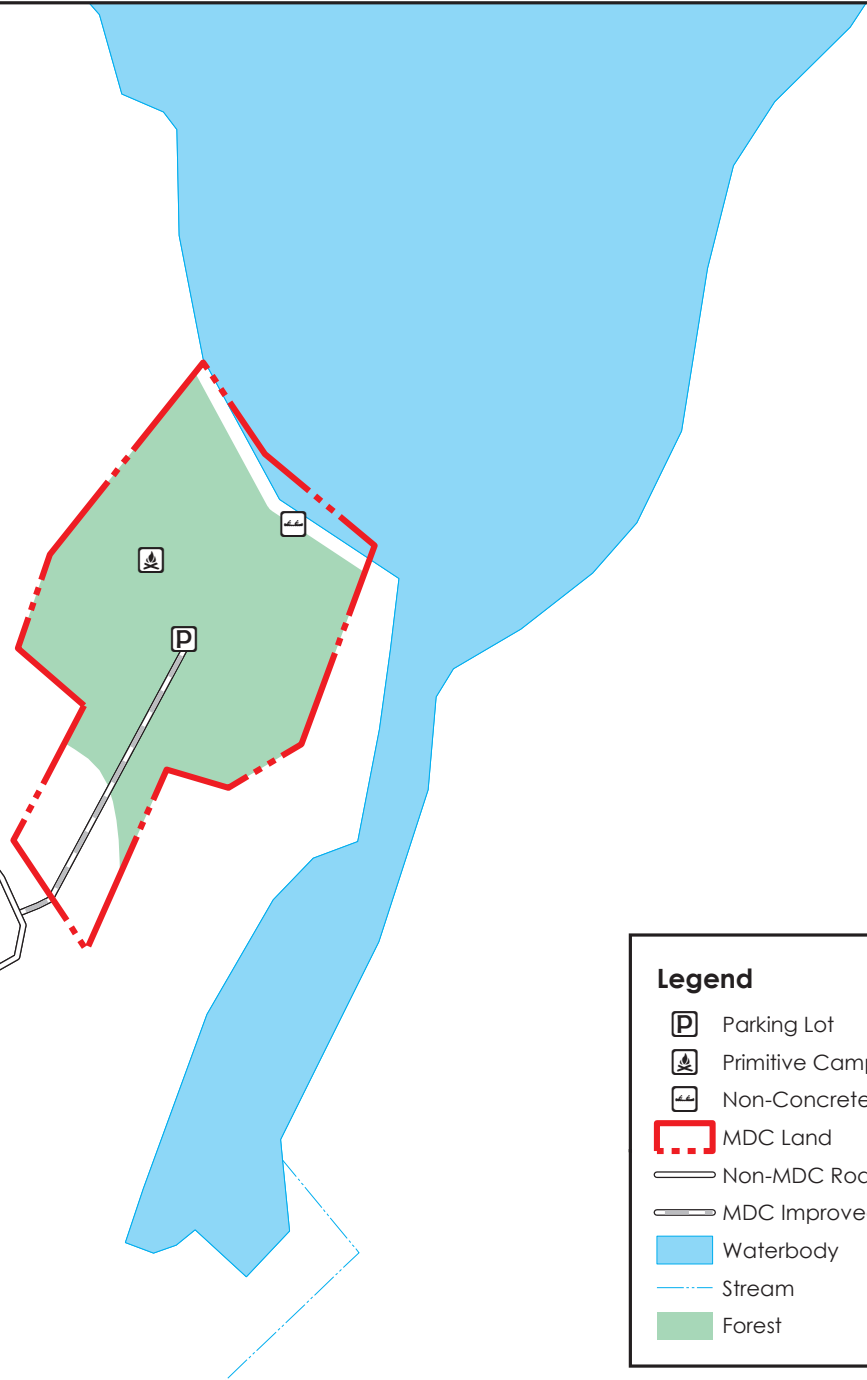

Thirtyfour Corner Blue Hole

Conservation Commission of the State of Missouri ©

Last Updated - 4/8/2019

Legend

- Parking Lot
- Primitive Camping
- Non-Concrete Boat Ramp
- MDC Land
- Non-MDC Road
- MDC Improved Road
- Waterbody
- Stream
- Forest

MAP DISCLAIMER: Although all data in this map have been compiled by the Missouri Department of Conservation, no warranty, expressed or implied, is made by the department as to the accuracy of the data and related materials. The act of distribution shall not constitute any such warranty, and no responsibility is assumed by the department in the use of these data or related materials.