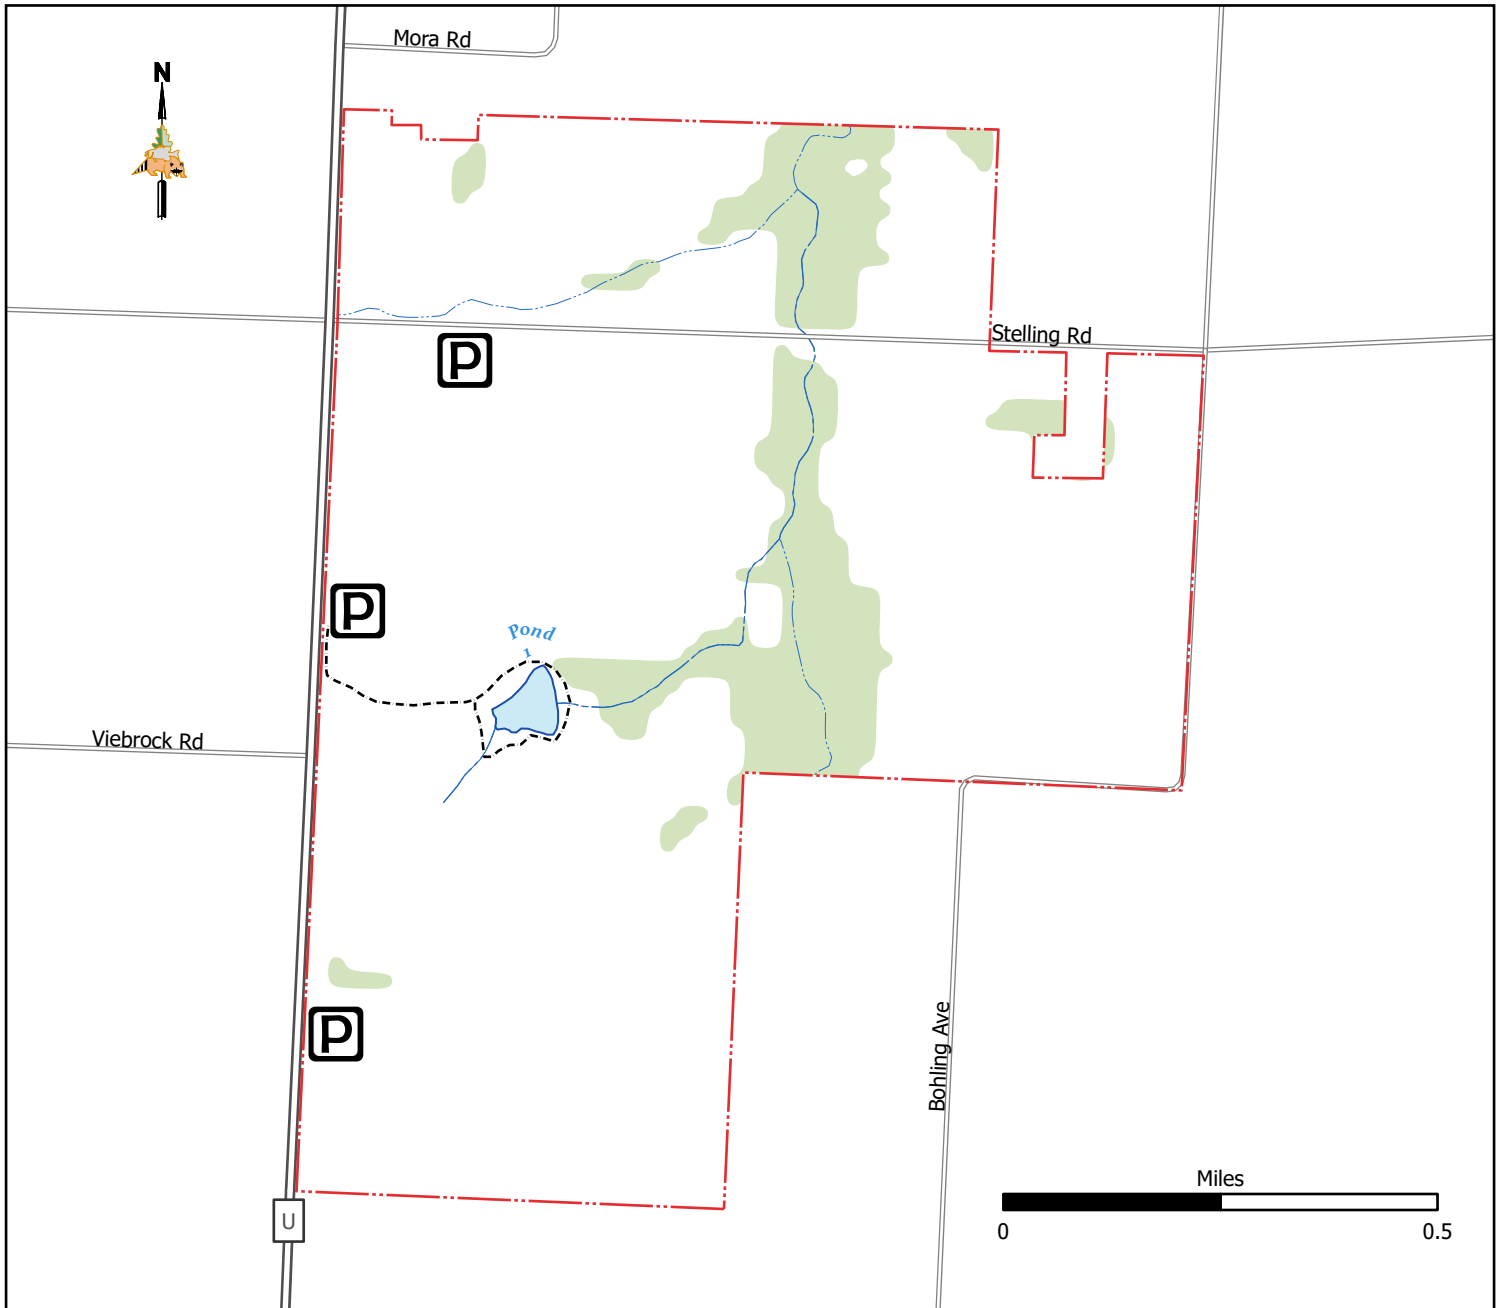

Mora Conservation Area

601 acres in Benton County (Last Updated:5/6/2026)

Conservation Commission of the State of Missouri ©

Legend

- Parking
- Service Road
- Non MDC Road
- Stream
- MDC Land
- MDC Managed Waterbody
- Surface Water
- Forest

MAP DISCLAIMER: Although all data in this map have been compiled by the Missouri Department of Conservation, no warranty, expressed or implied, is made by the department as to the accuracy of the data and related materials. The act of distribution shall not constitute any such warranty, and no responsibility is assumed by the department in the use of these data or related materials.