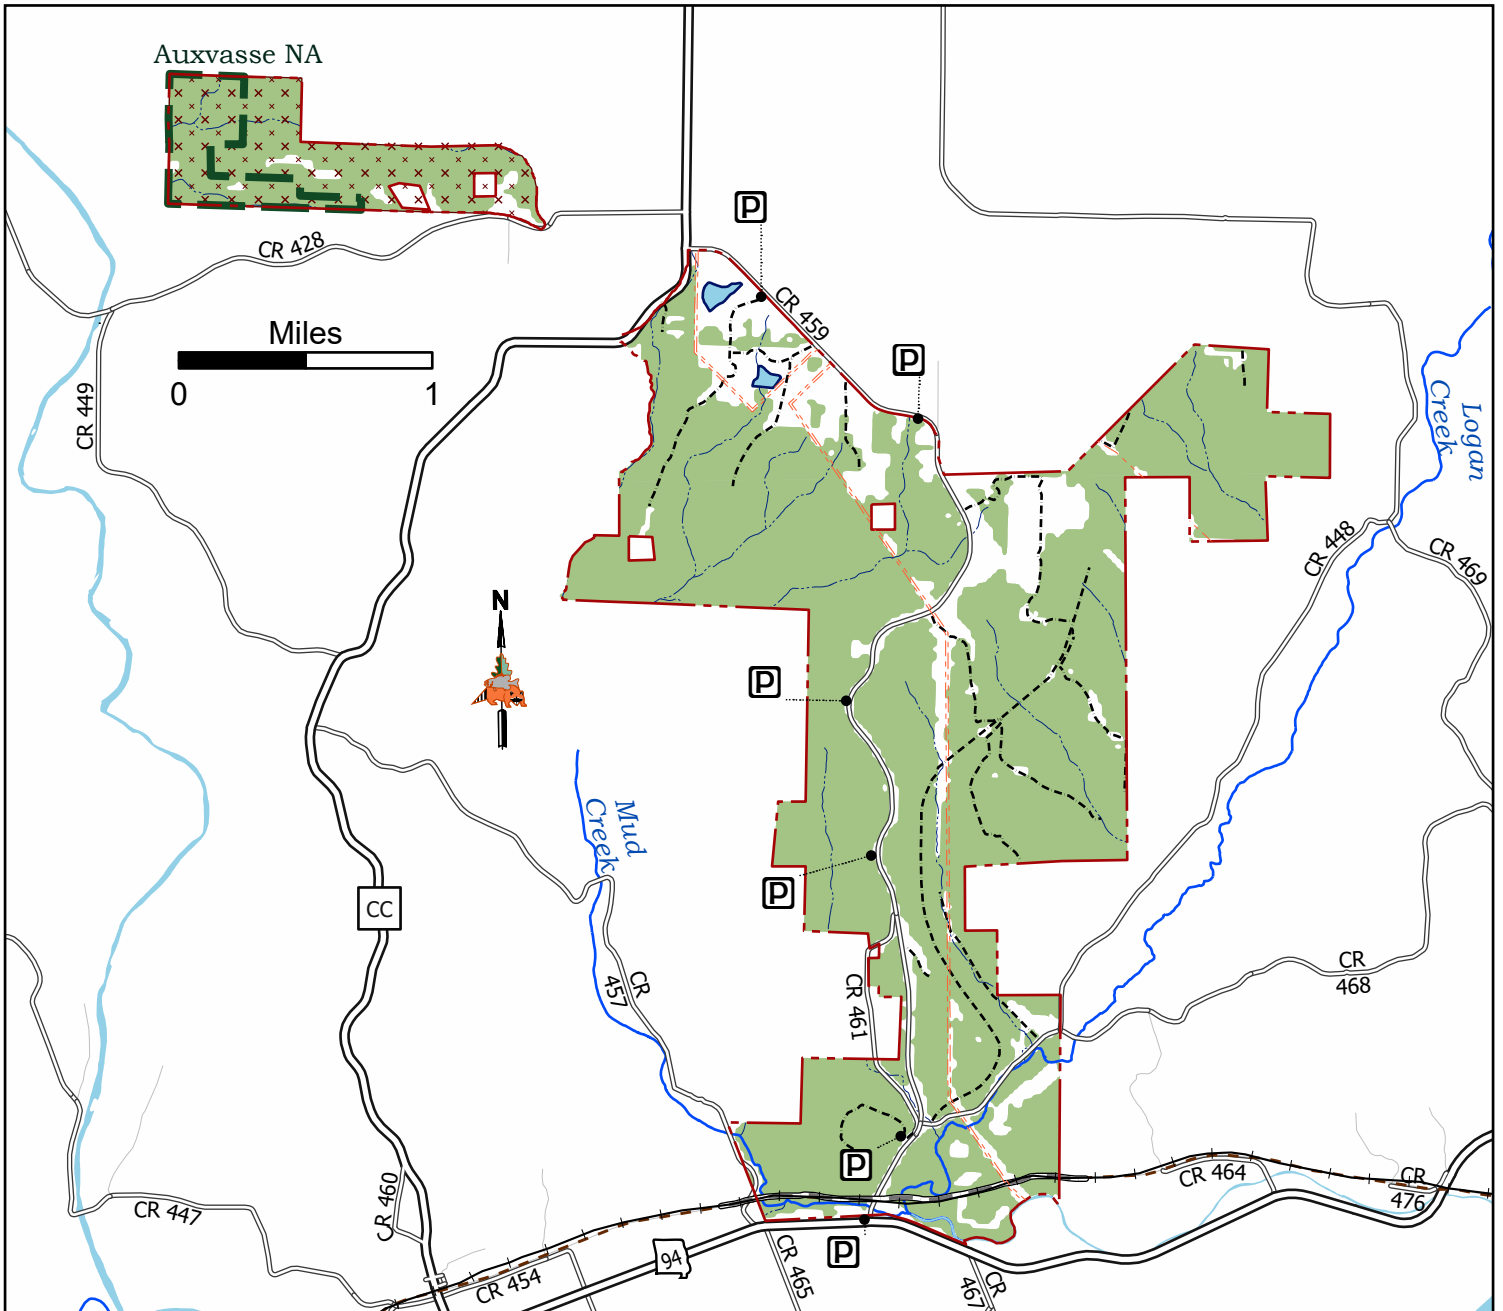

Reform Conservation Area

3,280 acres in Callaway County (Last Updated: 9/5/2025)

Conservation Commission of the State of Missouri ©

Legend

- Parking
- Katy Trail
- Improved Road
- Service Road
- Railroad
- Powerline
- Perennial Waterway
- Stream
- Stream
- MDC Land
- Natural Area
- Restricted Area
- MDC Managed Waterbody
- Surface Water
- Forest

MAP DISCLAIMER: Although all data in this map have been compiled by the Missouri Department of Conservation, no warranty, expressed or implied, is made by the department as to the accuracy of the data and related materials. The act of distribution shall not constitute any such warranty, and no responsibility is assumed by the department in the use of these data or related materials.