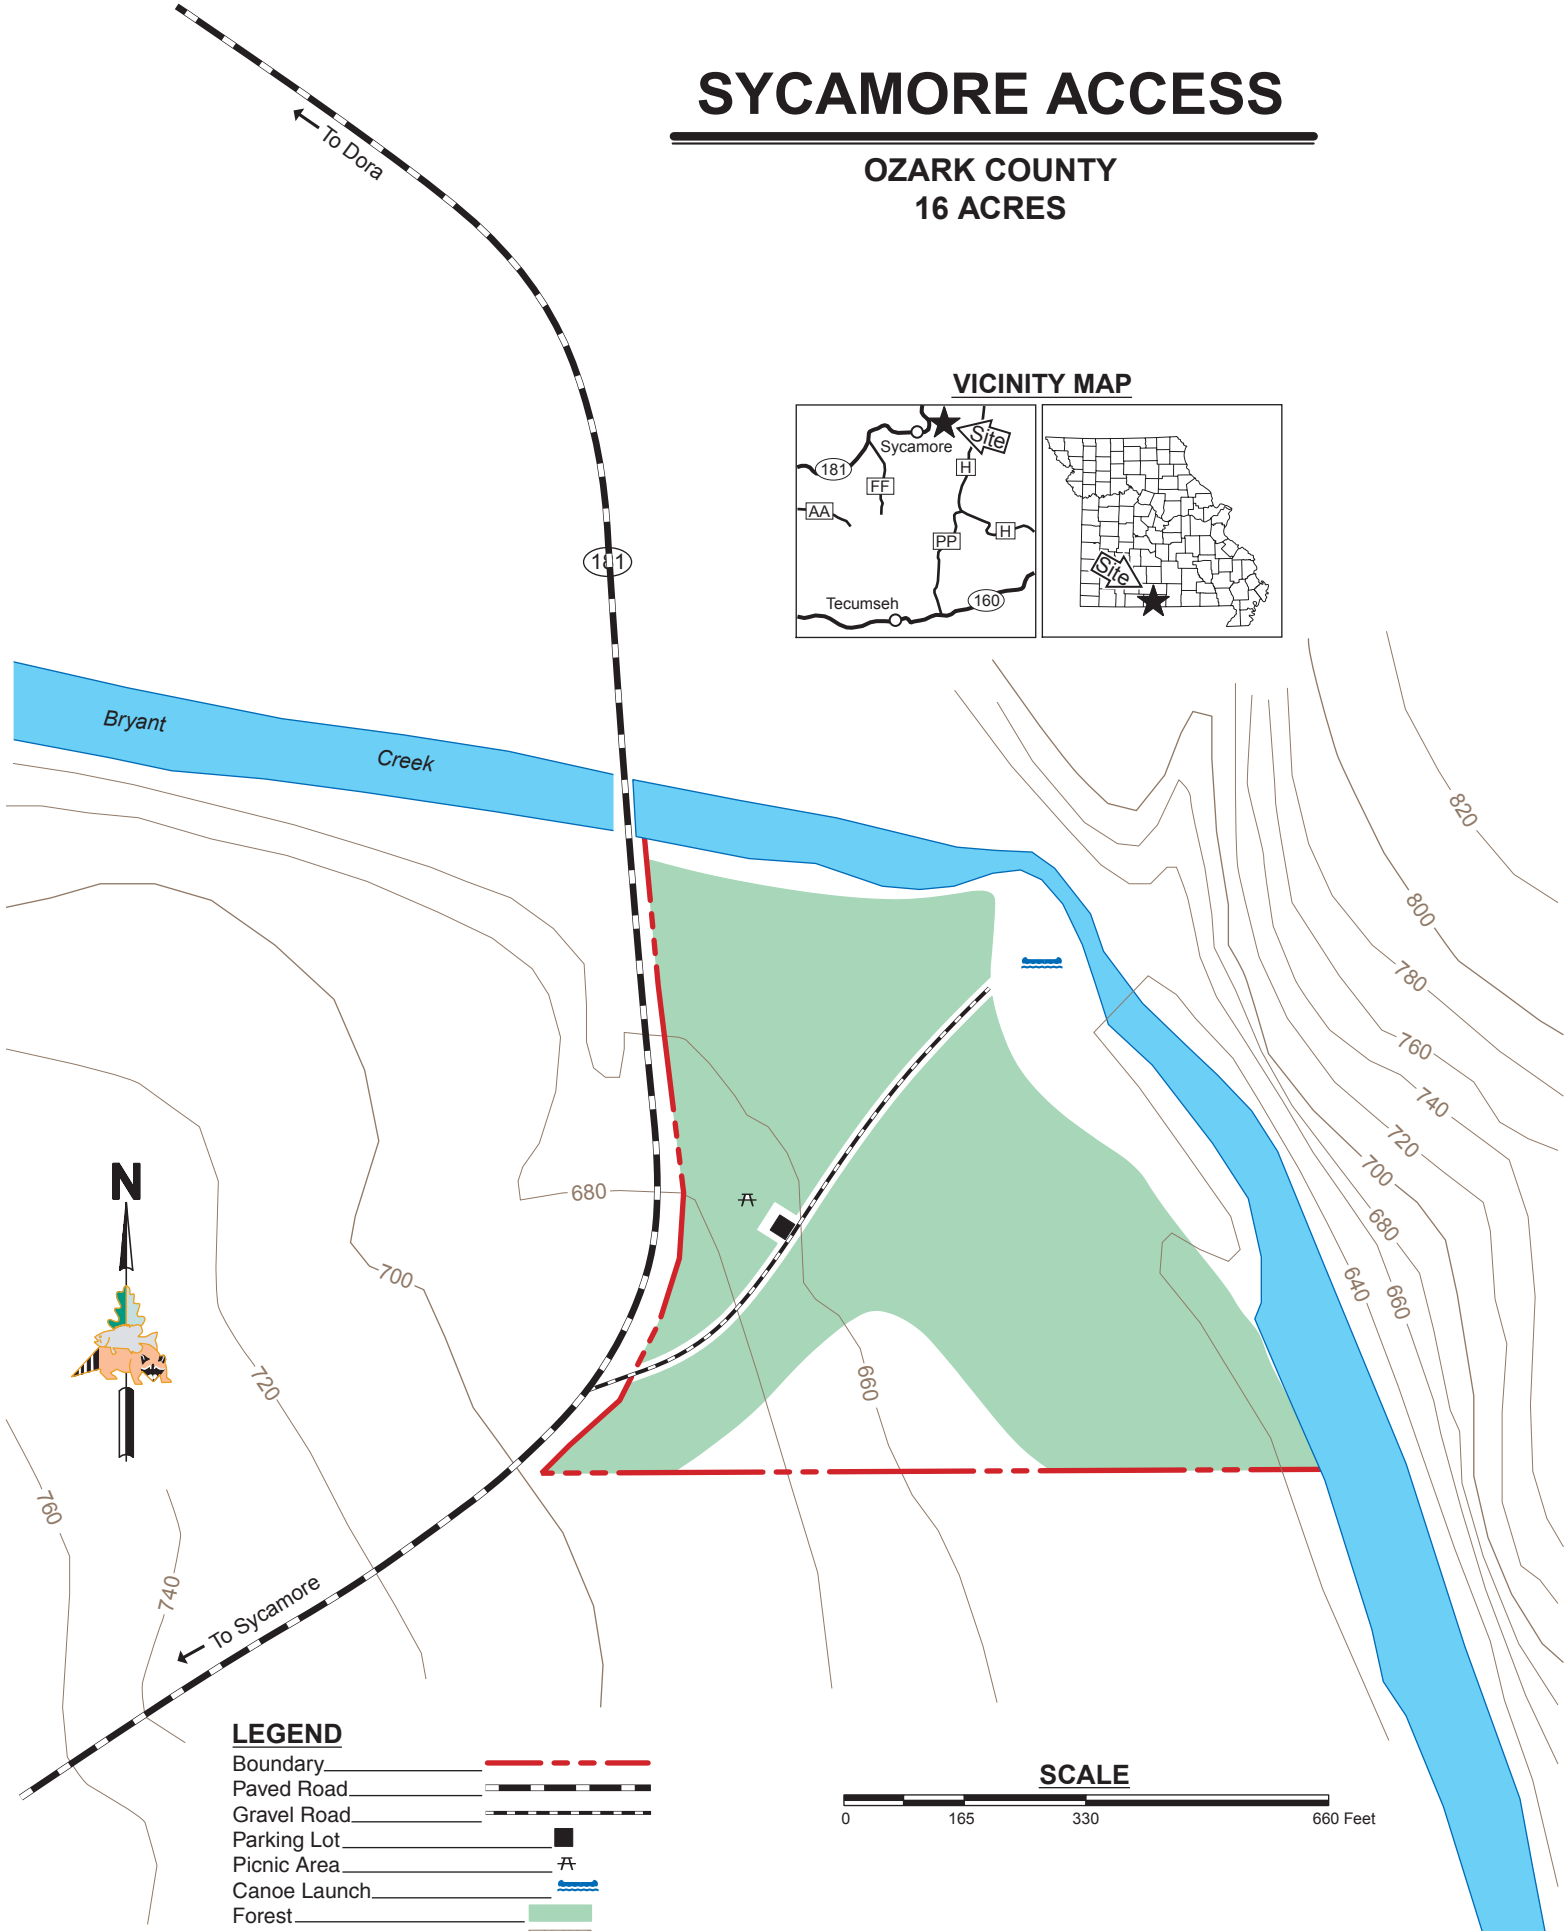

SYCAMORE ACCESS

OZARK COUNTY
16 ACRES

VICINITY MAP

LEGEND

- Boundary
- Paved Road
- Gravel Road
- Parking Lot
- Picnic Area
- Canoe Launch
- Forest
- Topography

SCALE