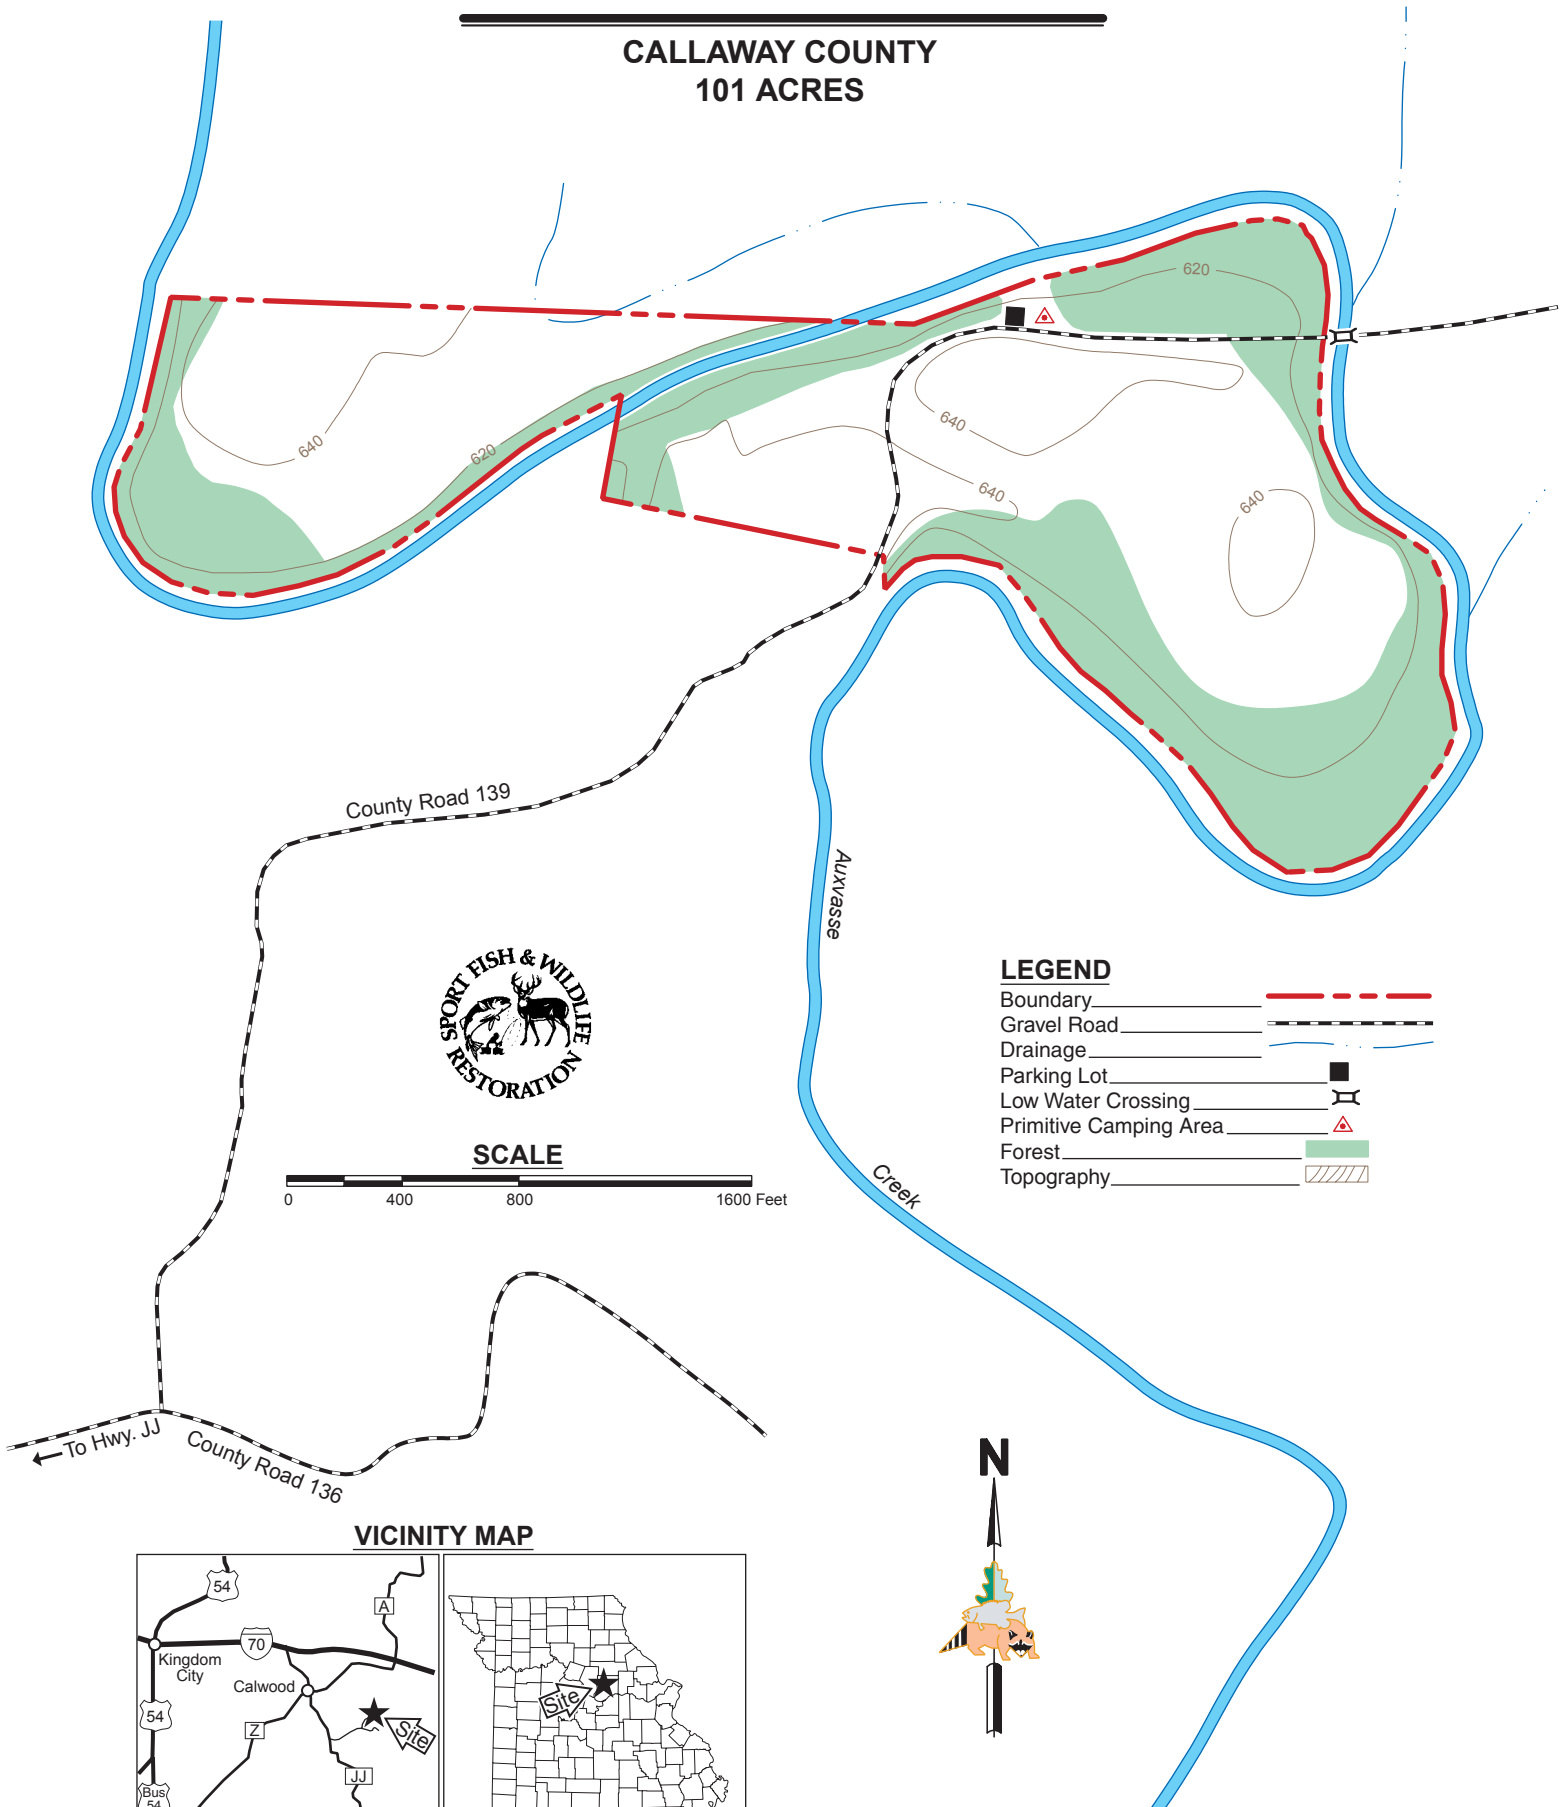

MOORES MILL ACCESS

CALLAWAY COUNTY
101 ACRES

LEGEND

- Boundary
- Gravel Road
- Drainage
- Parking Lot
- Low Water Crossing
- Primitive Camping Area
- Forest
- Topography

VICINITY MAP