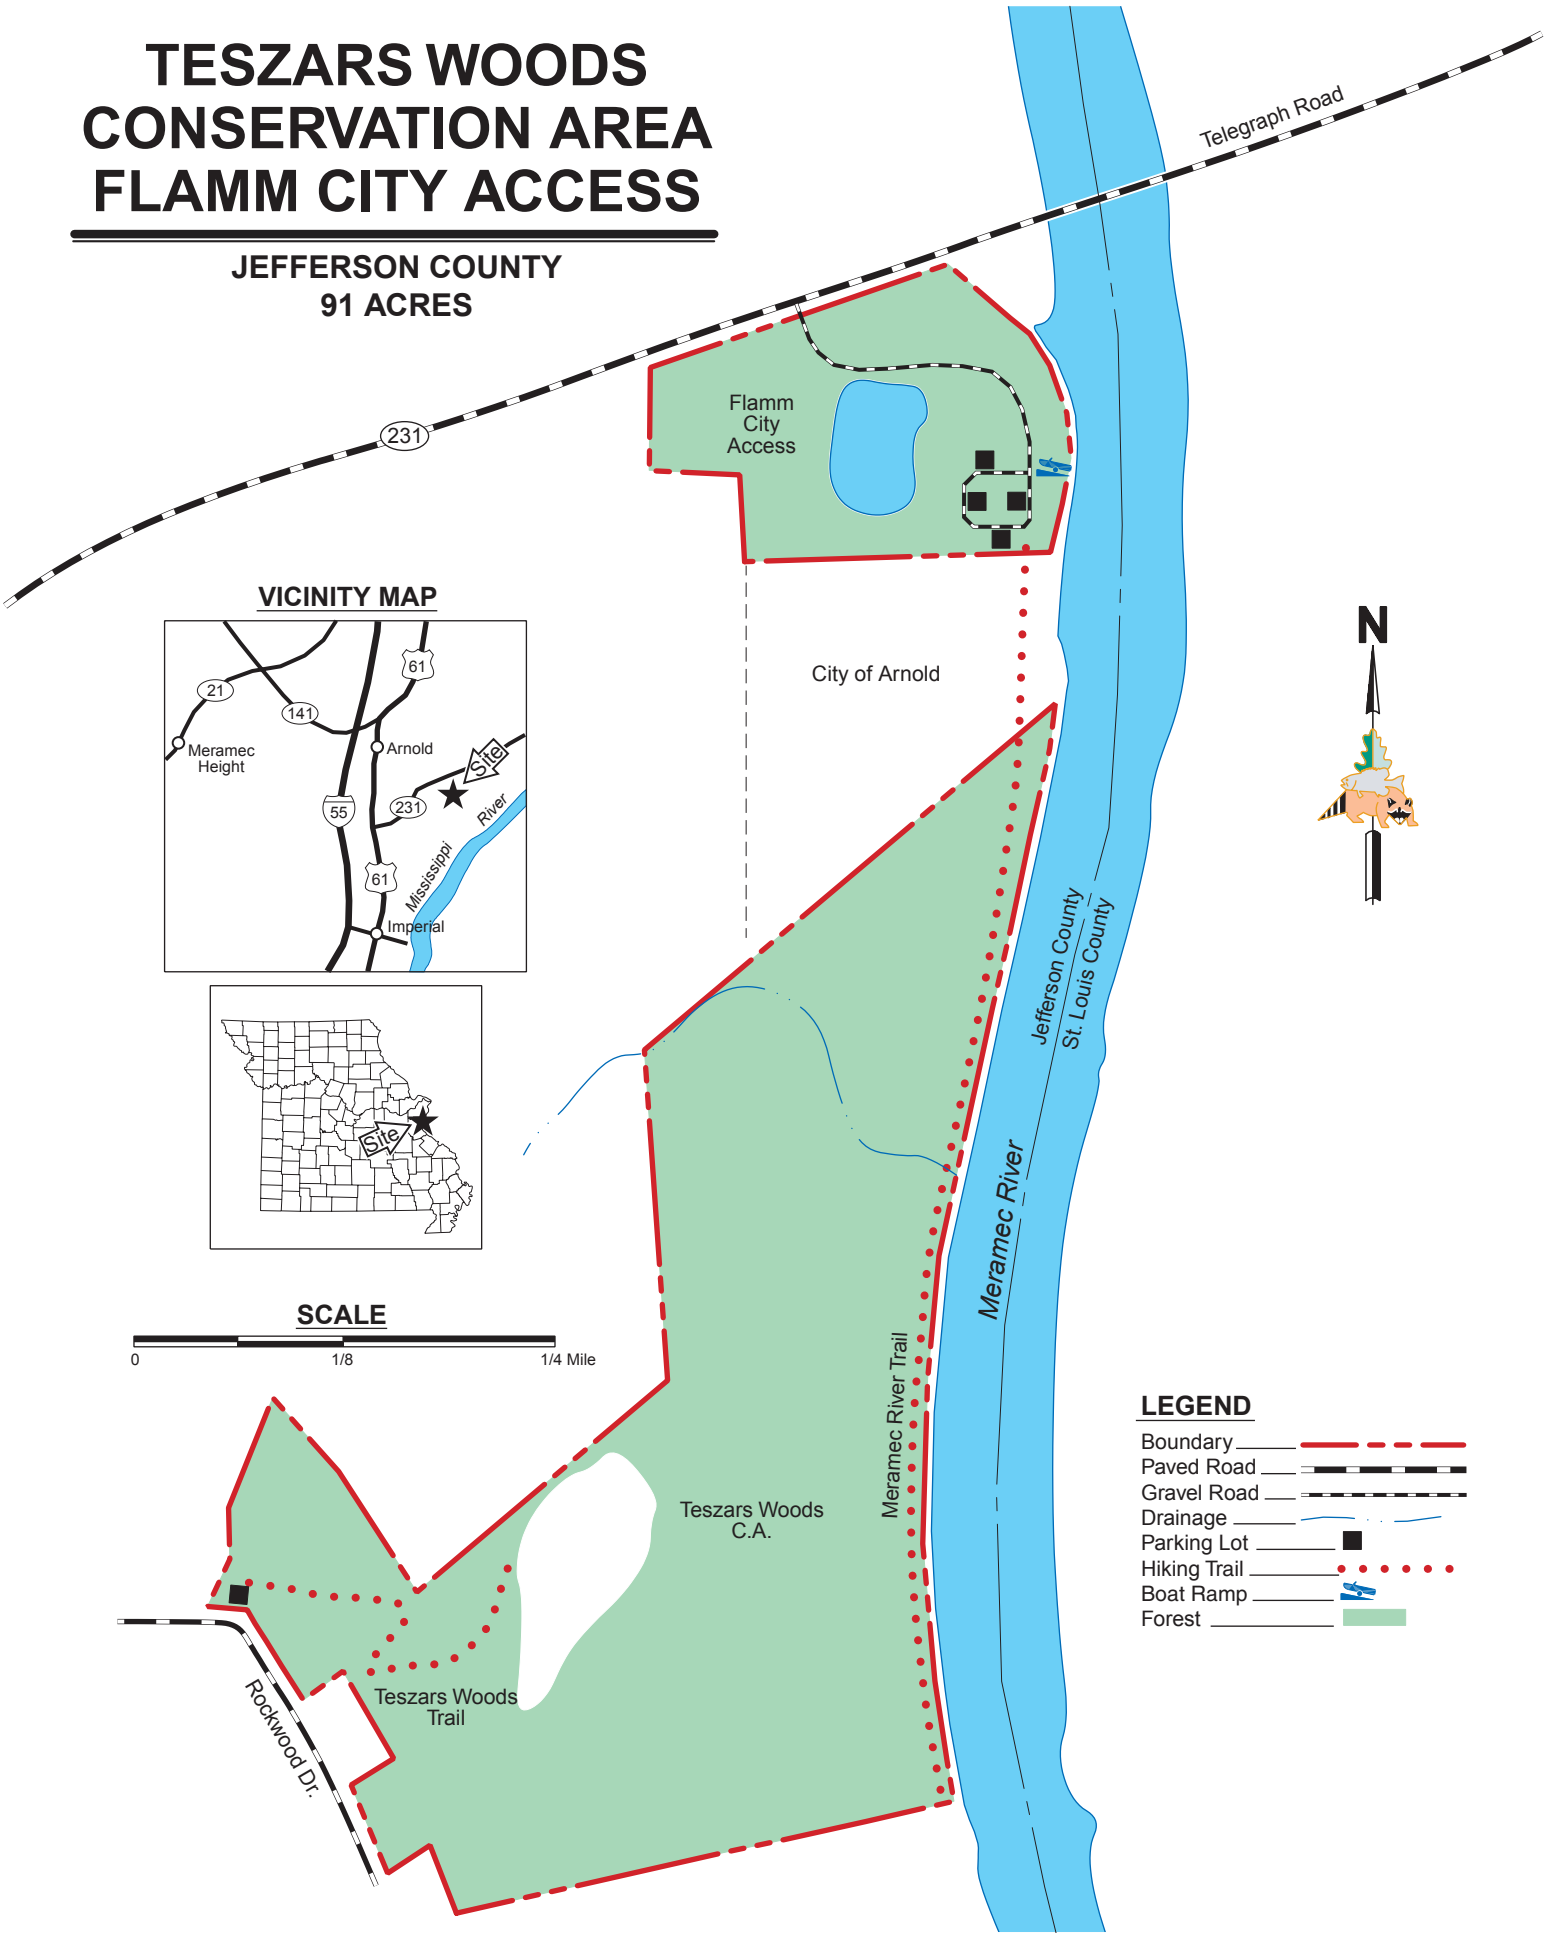

# TESZARS WOODS CONSERVATION AREA FLAMM CITY ACCESS

JEFFERSON COUNTY  
91 ACRES

## VICINITY MAP

## SCALE

## LEGEND

- Boundary
- Paved Road
- Gravel Road
- Drainage
- Parking Lot
- Hiking Trail
- Boat Ramp
- Forest