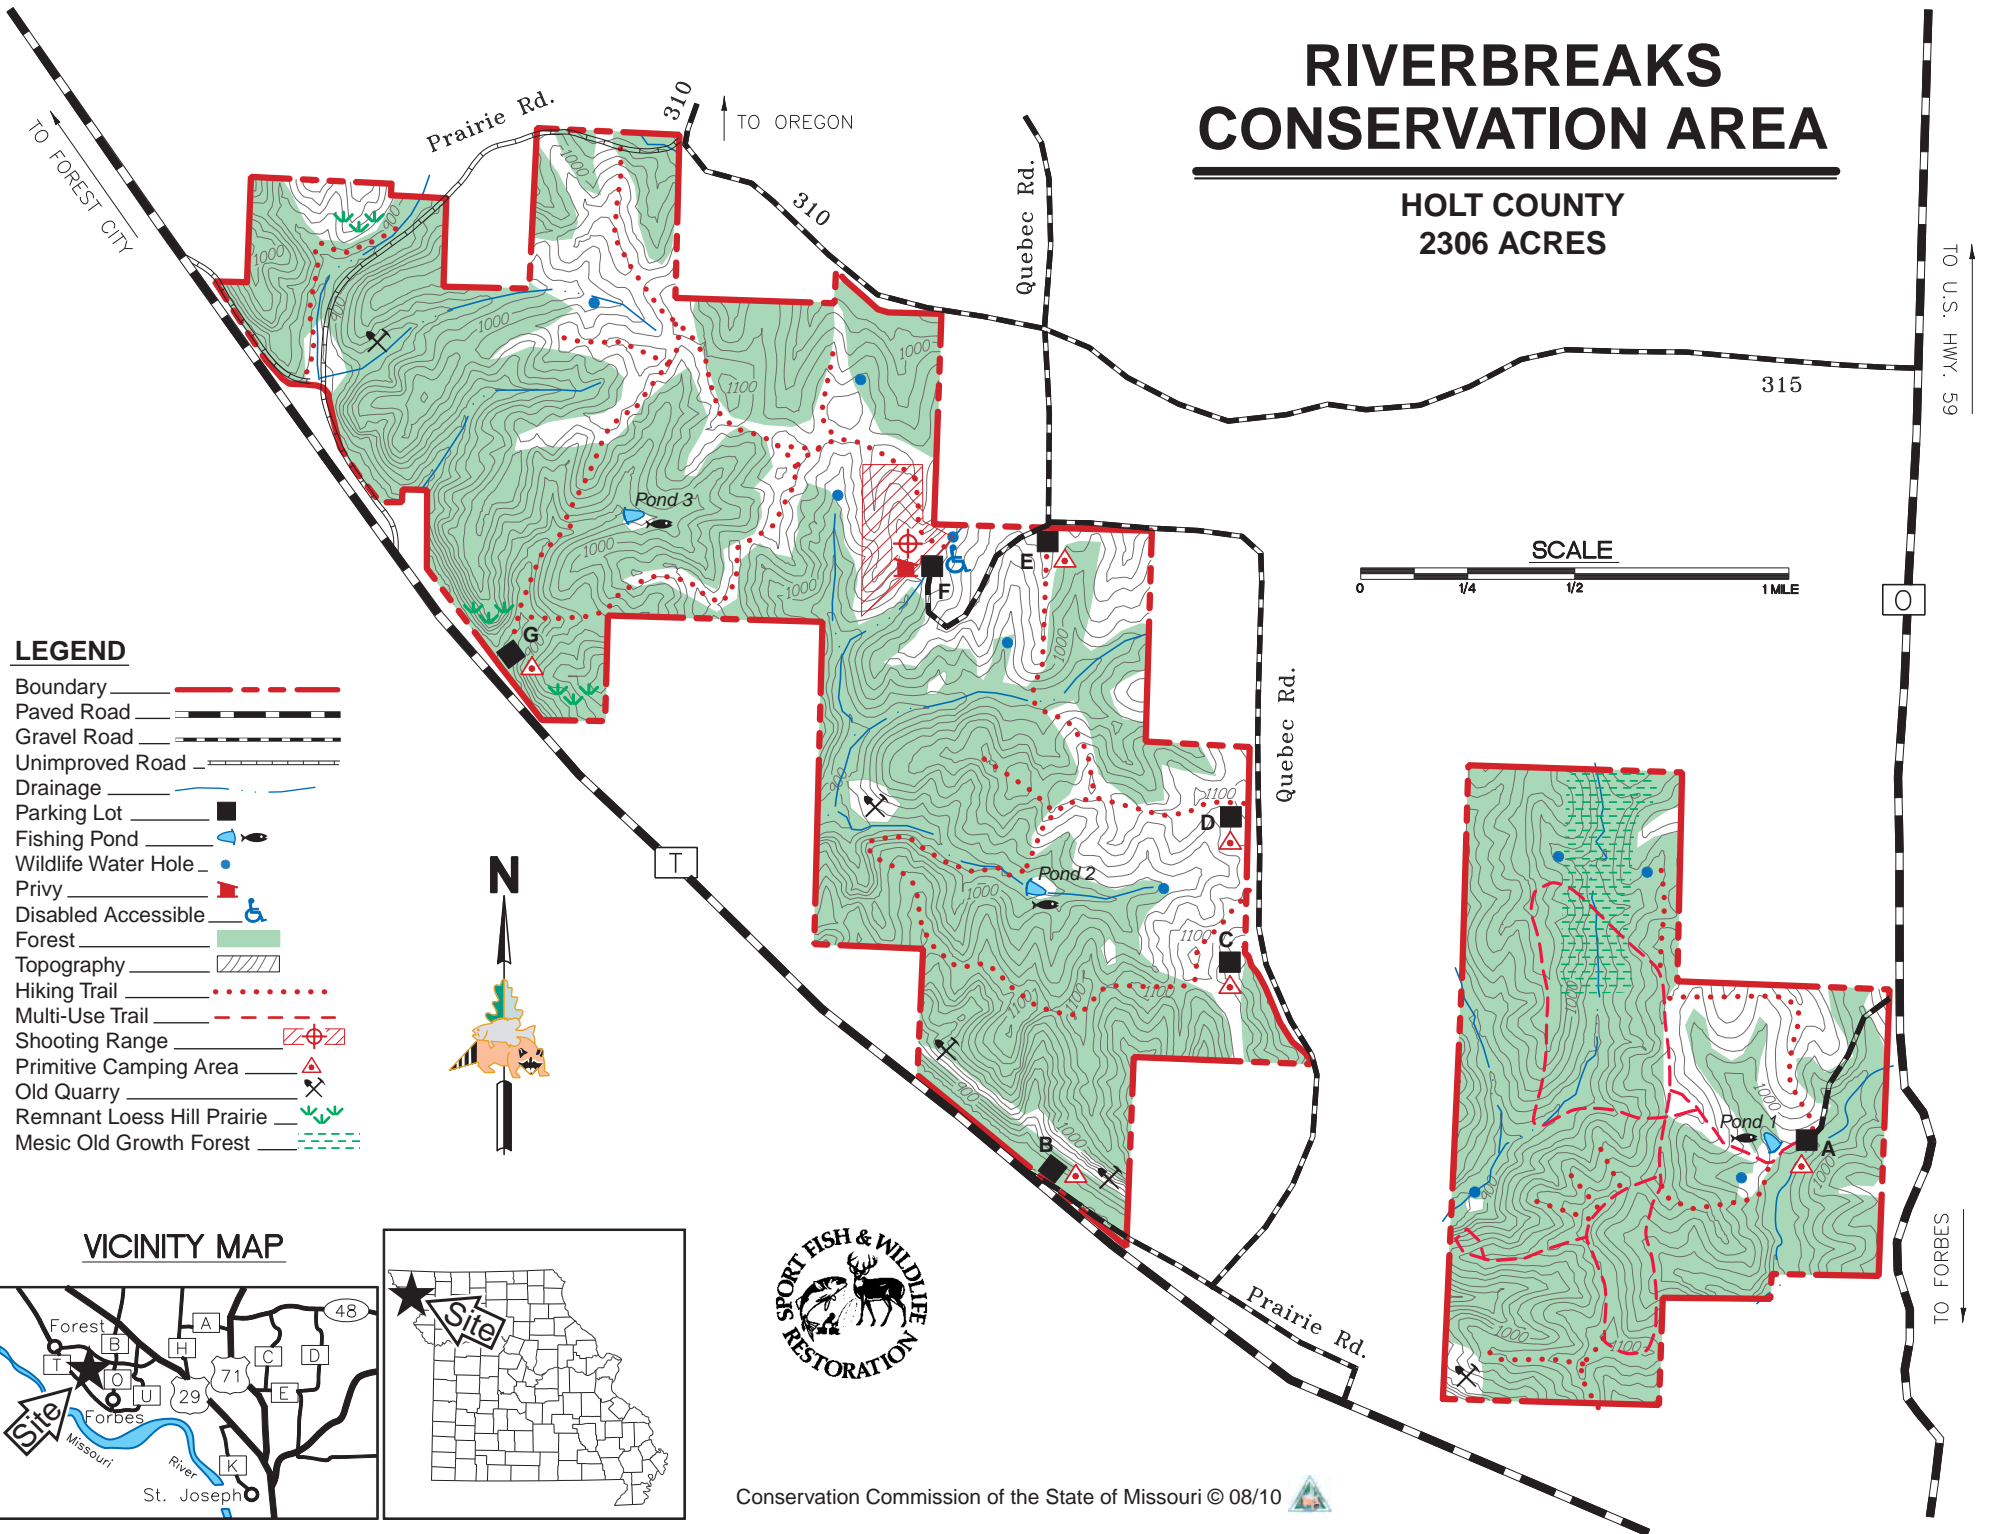

RIVERBREAKS CONSERVATION AREA

HOLT COUNTY
2306 ACRES

LEGEND

- Boundary
- Paved Road
- Gravel Road
- Unimproved Road
- Drainage
- Parking Lot
- Fishing Pond
- Wildlife Water Hole
- Privy
- Disabled Accessible
- Forest
- Topography
- Hiking Trail
- Multi-Use Trail
- Shooting Range
- Primitive Camping Area
- Old Quarry
- Remnant Loess Hill Prairie
- Mesic Old Growth Forest

VICINITY MAP