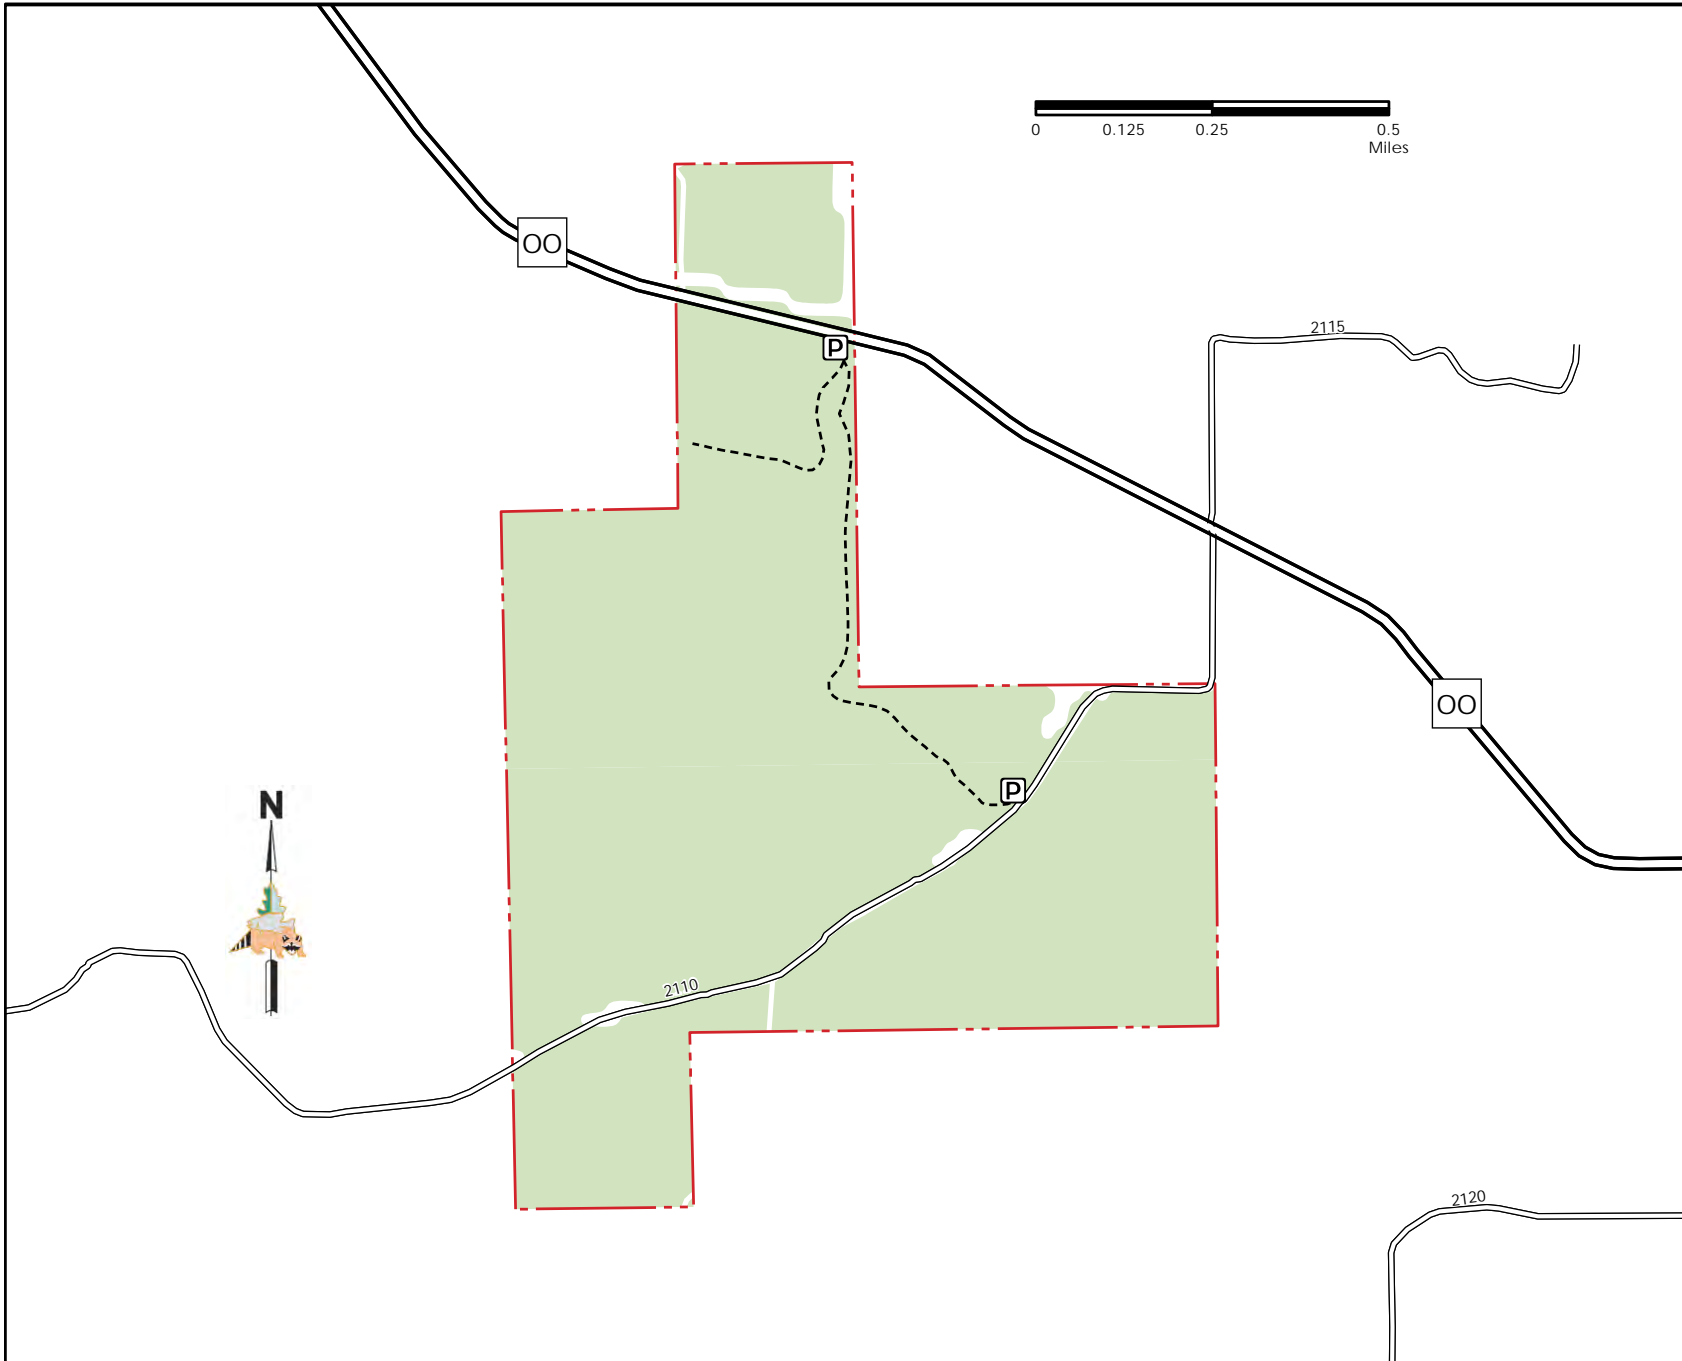

R. F. Clement Memorial Forest and Wildlife Area

Dent County - 520 Acres - Conservation Commission of the State of Missouri © 11/24

Legend

- Parking Lot
- MDC Service Road
- Non MDC Road
- MDC Lands
- Forest

MAP DISCLAIMER: Although all data in this map have been compiled by the Missouri Department of Conservation, no warranty, expressed or implied, is made by the department as to the accuracy of the data and related materials. The act of distribution shall not constitute any such warranty, and no responsibility is assumed by the department in the use of these data or related materials.