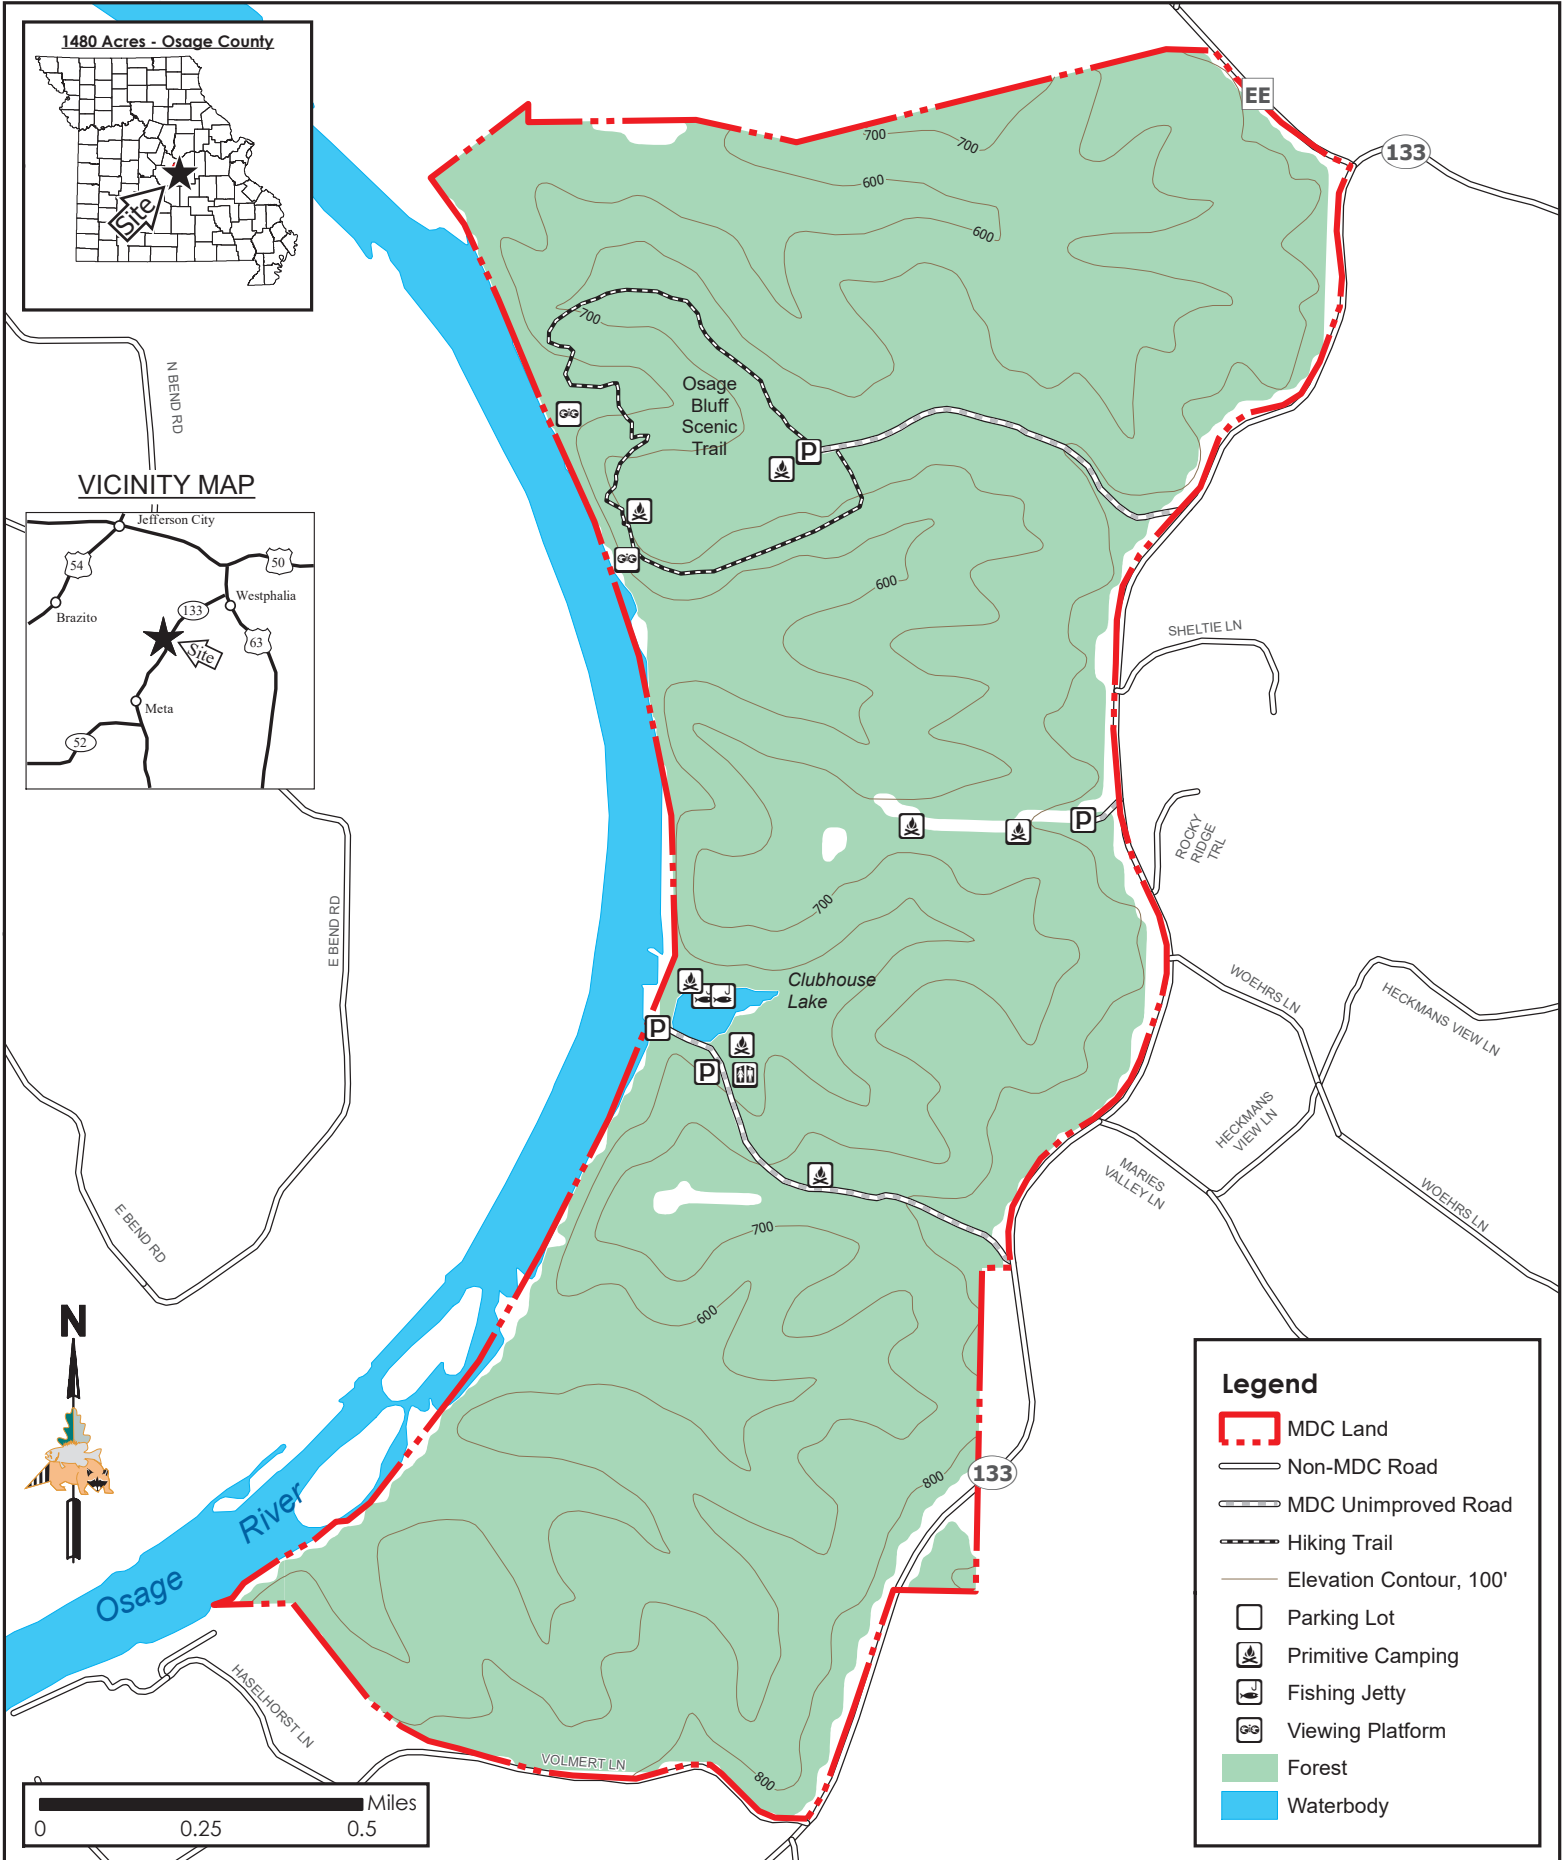

Painted Rock Conservation Area

Conservation Commission of the State of Missouri ©

Last Updated - 8/27/2019

Legend

- MDC Land
- Non-MDC Road
- MDC Unimproved Road
- Hiking Trail
- Elevation Contour, 100'
- Parking Lot
- Primitive Camping
- Fishing Jetty
- Viewing Platform
- Forest
- Waterbody

MAP DISCLAIMER: Although all data in this map have been compiled by the Missouri Department of Conservation, no warranty, expressed or implied, is made by the department as to the accuracy of the data and related materials. The act of distribution shall not constitute any such warranty, and no responsibility is assumed by the department in the use of these data or related materials.