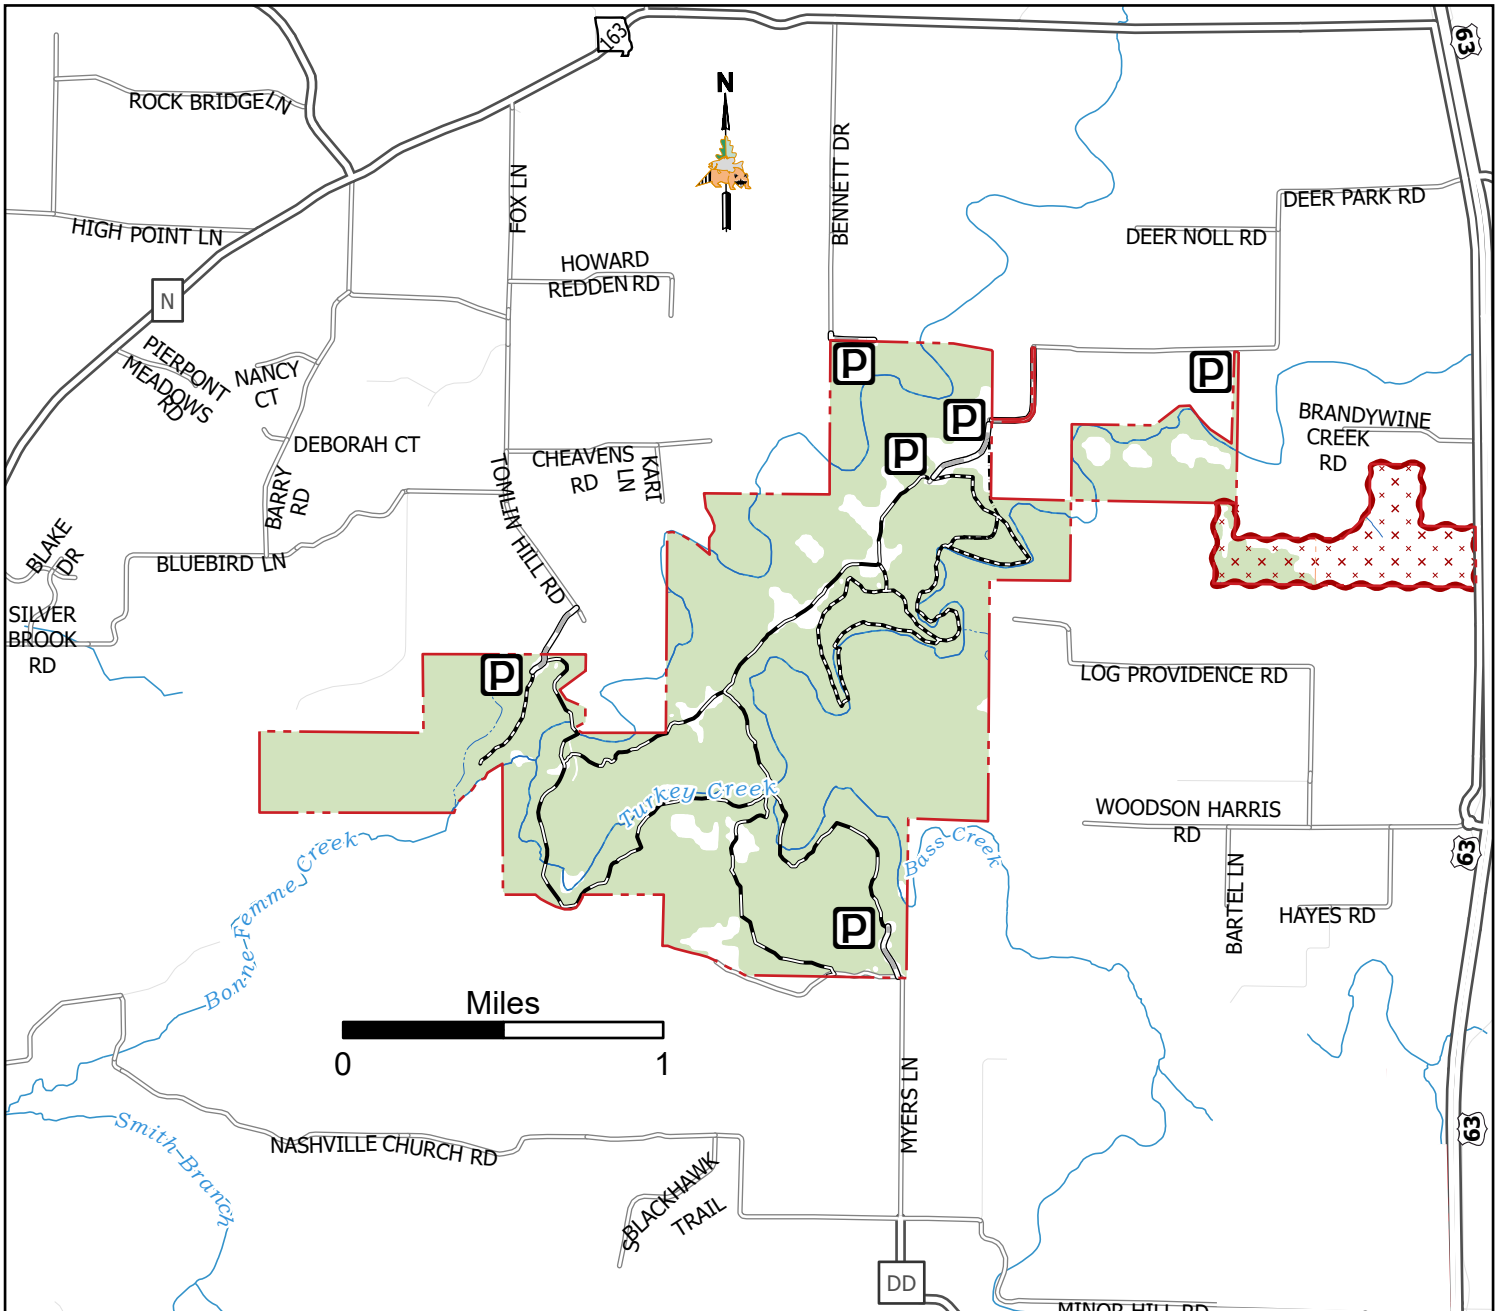

Three Creeks Conservation Area

1,599 acres in Boone County (Last Updated:12/2/2025)

Conservation Commission of the State of Missouri ©

Legend

- Parking
- Improved Road
- Service Road
- Hiking Trail
- Multi-use (Hike/Bike/Horse)
- Perennial Waterway
- MDC Land
- Special Use Permit Access Only
- Forest

MAP DISCLAIMER: Although all data in this map have been compiled by the Missouri Department of Conservation, no warranty, expressed or implied, is made by the department as to the accuracy of the data and related materials. The act of distribution shall not constitute any such warranty, and no responsibility is assumed by the department in the use of these data or related materials.