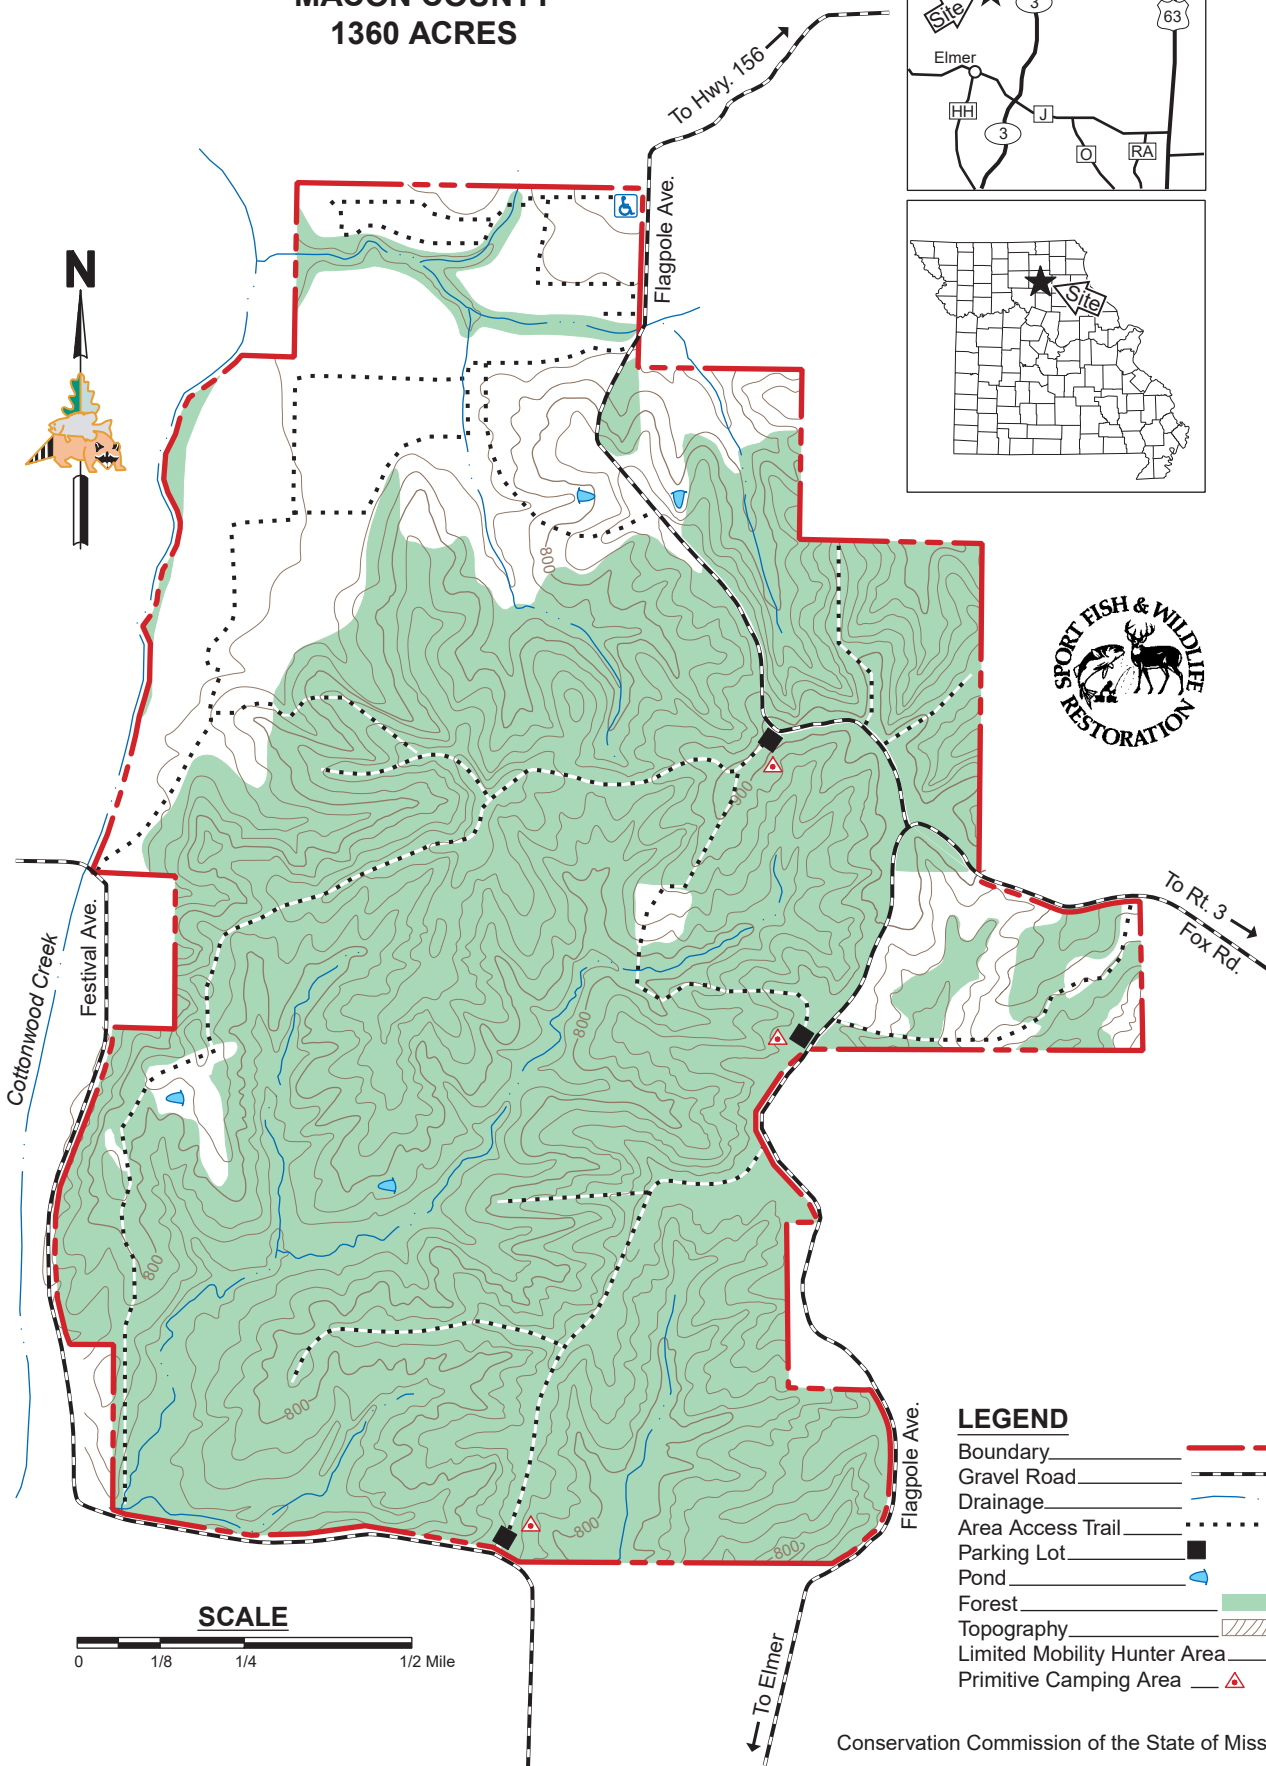

HIDDEN HOLLOW CONSERVATION AREA

MACON COUNTY
1360 ACRES

VICINITY MAP

LEGEND

- Boundary
- Gravel Road
- Drainage
- Area Access Trail
- Parking Lot
- Pond
- Forest
- Topography
- Limited Mobility Hunter Area
- Primitive Camping Area