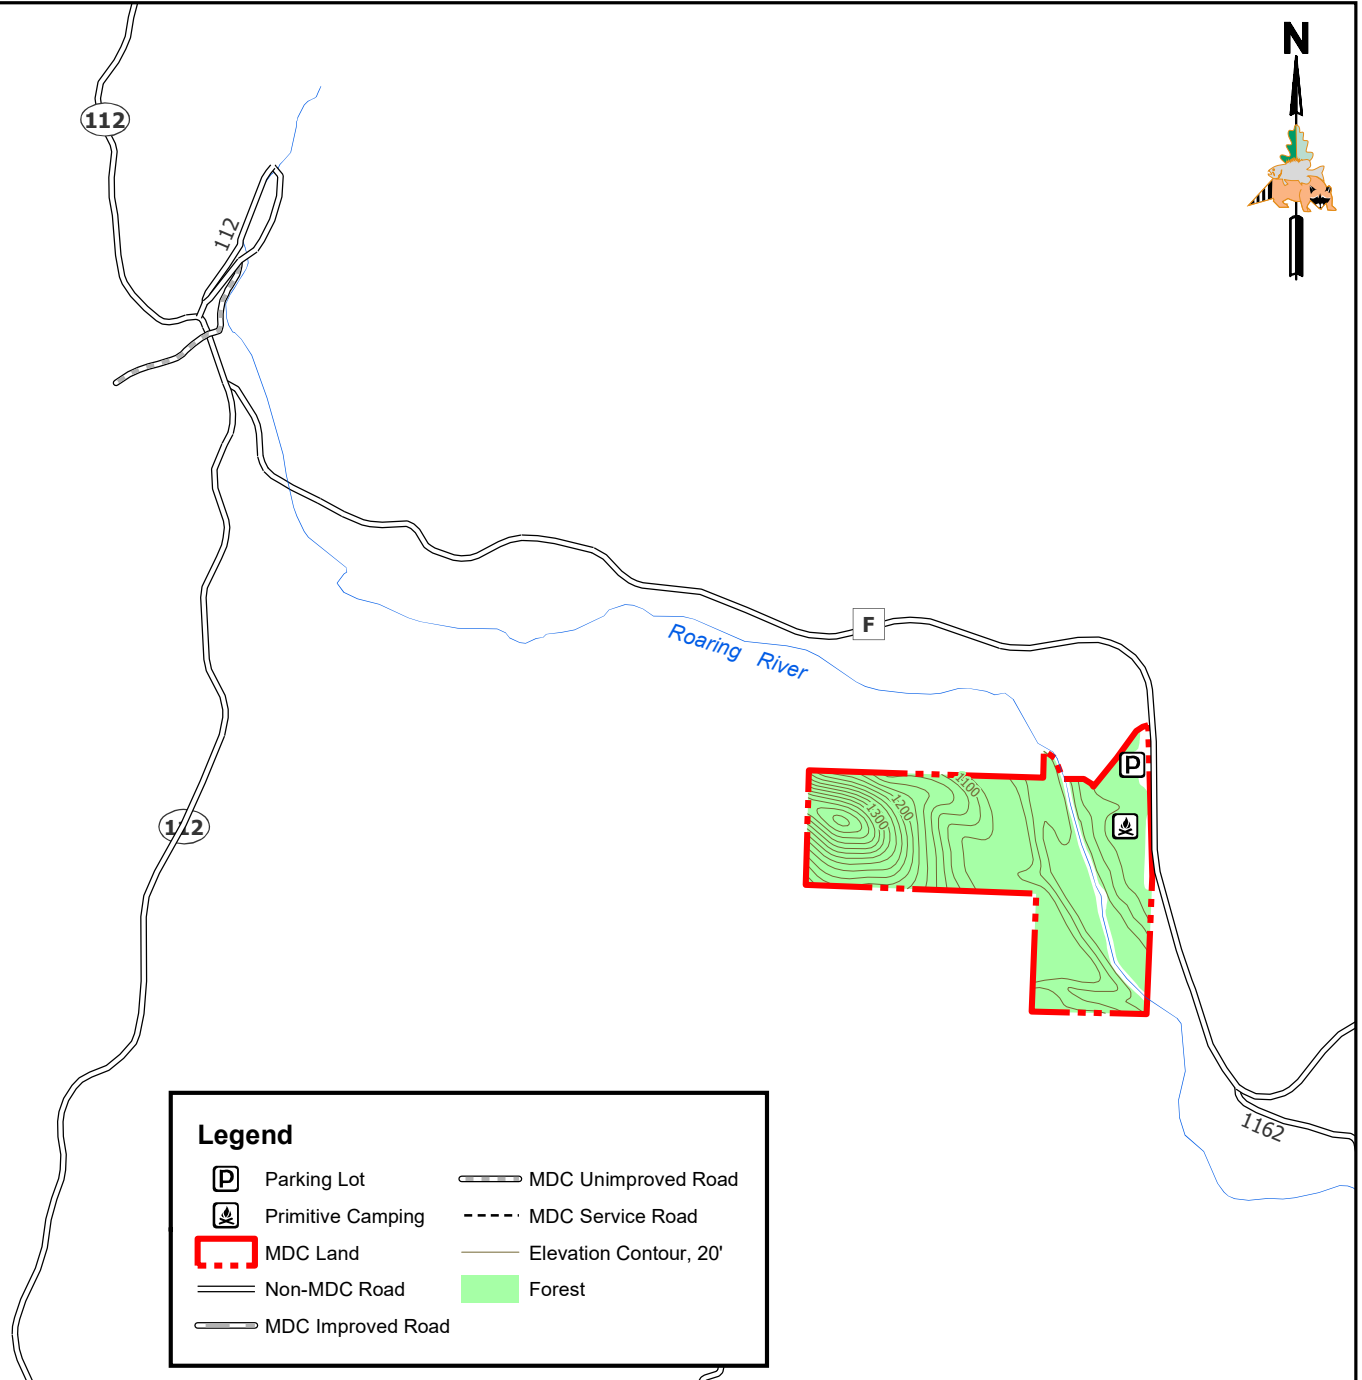

Roaring River Conservation Area

Conservation Commission of the State of Missouri ©

Last Updated - 2/22/2021

Legend

Parking Lot	MDC Unimproved Road
Primitive Camping	MDC Service Road
MDC Land	Elevation Contour, 20'
Non-MDC Road	Forest
MDC Improved Road	

MAP DISCLAIMER: Although all data in this map have been compiled by the Missouri Department of Conservation, no warranty, expressed or implied, is made by the department as to the accuracy of the data and related materials. The act of distribution shall not constitute any such warranty, and no responsibility is assumed by the department in the use of these data or related materials.