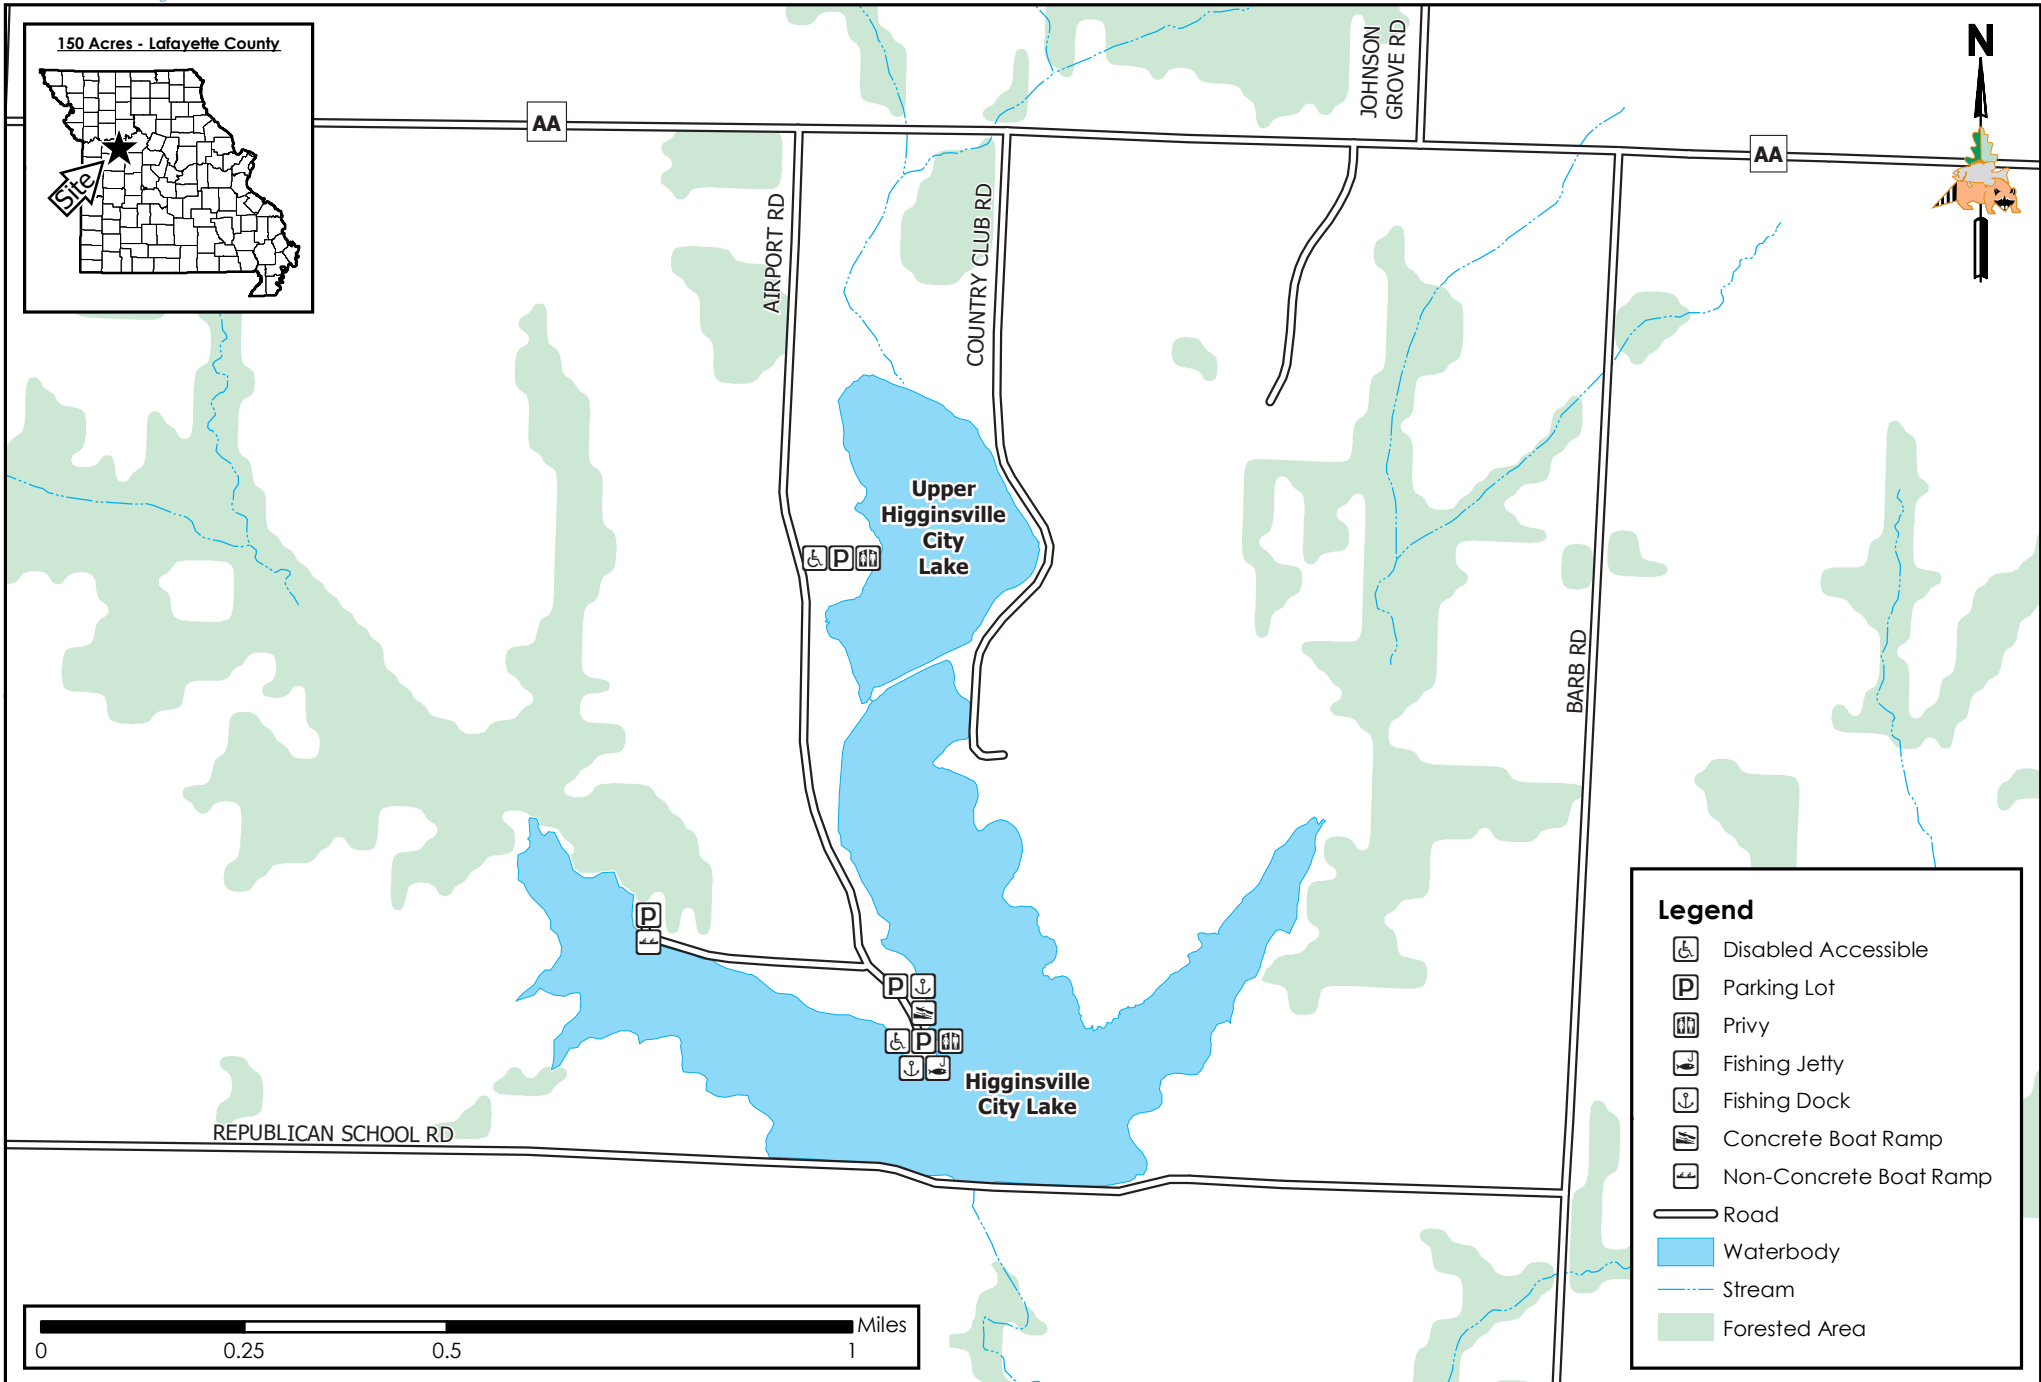

# Higginsville City Lake

Conservation Commission of the State of Missouri ©

Last Updated - 11/14/2018

**Legend**

- Disabled Accessible
- Parking Lot
- Privy
- Fishing Jetty
- Fishing Dock
- Concrete Boat Ramp
- Non-Concrete Boat Ramp
- Road
- Waterbody
- Stream
- Forested Area

MAP DISCLAIMER: Although all data in this map have been compiled by the Missouri Department of Conservation, no warranty, expressed or implied, is made by the department as to the accuracy of the data and related materials. The act of distribution shall not constitute any such warranty, and no responsibility is assumed by the department in the use of these data or related materials.