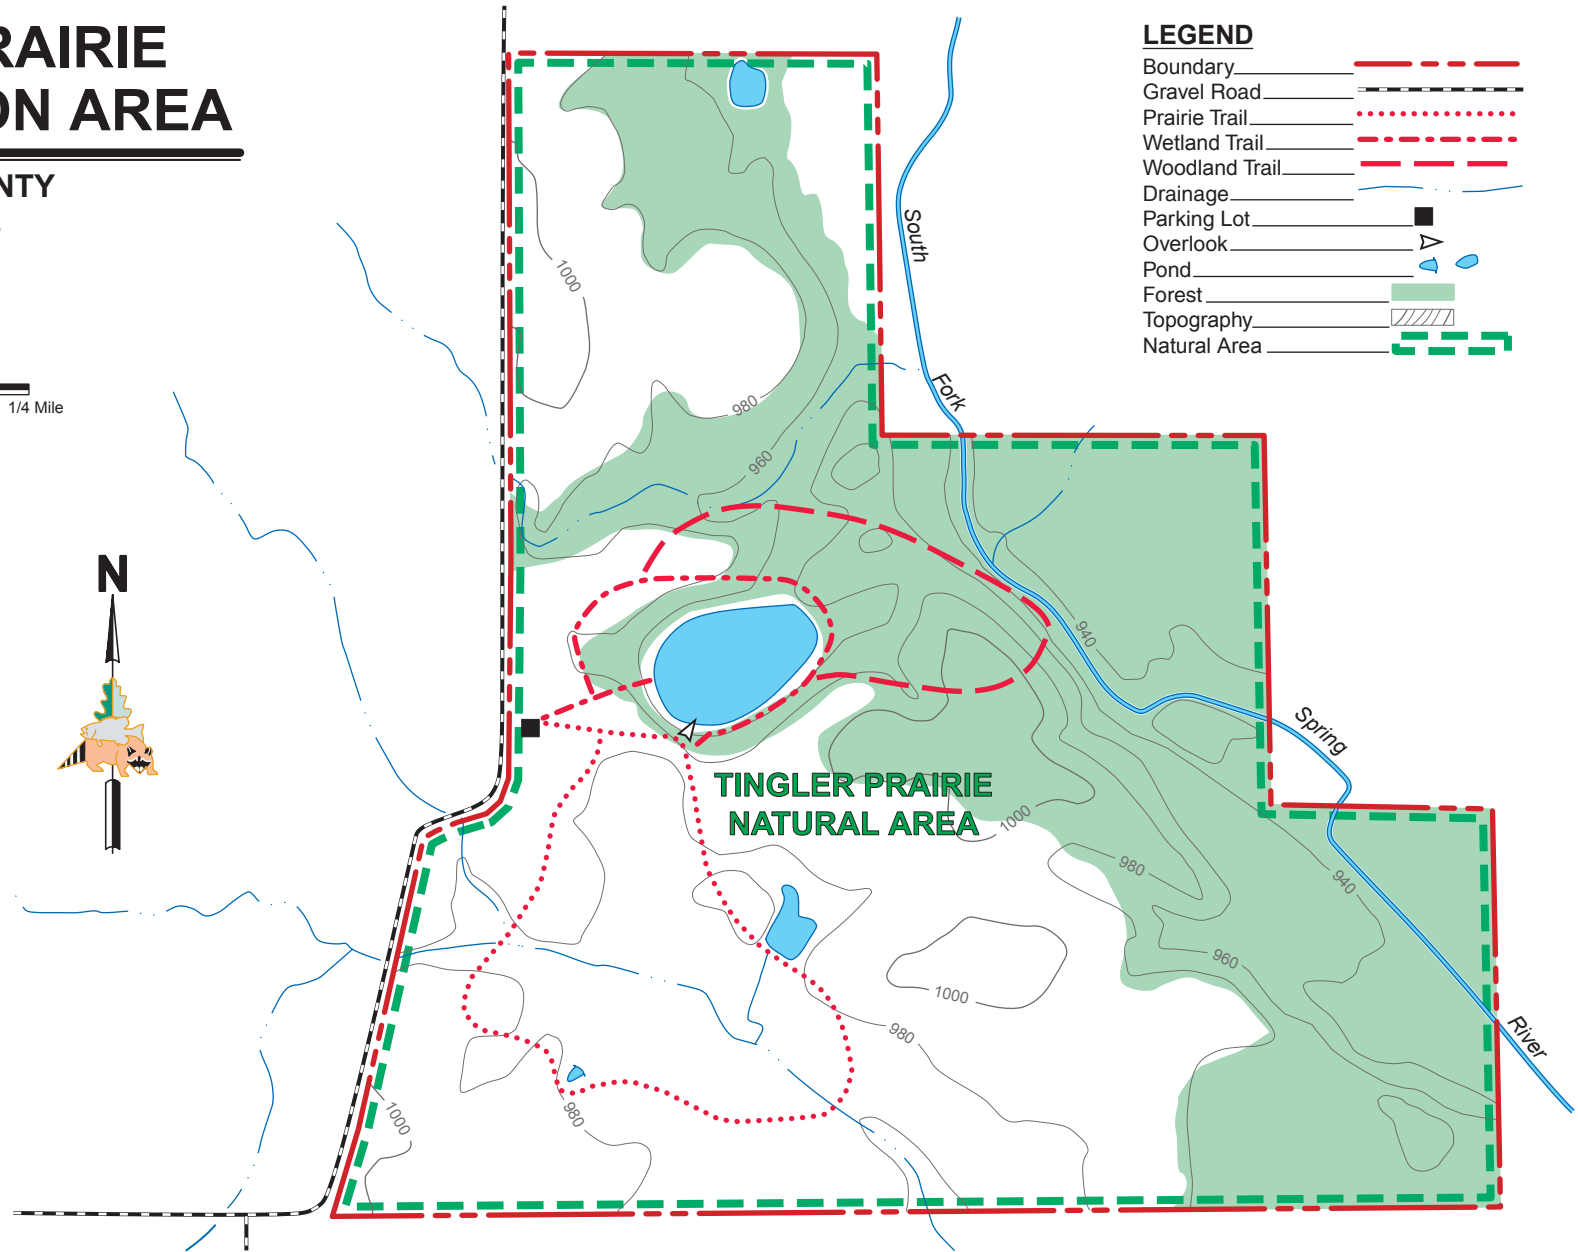

TINGLER PRAIRIE CONSERVATION AREA

HOWELL COUNTY
240 ACRES

SCALE

VICINITY MAP

LEGEND

- Boundary
- Gravel Road
- Prairie Trail
- Wetland Trail
- Woodland Trail
- Drainage
- Parking Lot
- Overlook
- Pond
- Forest
- Topography
- Natural Area