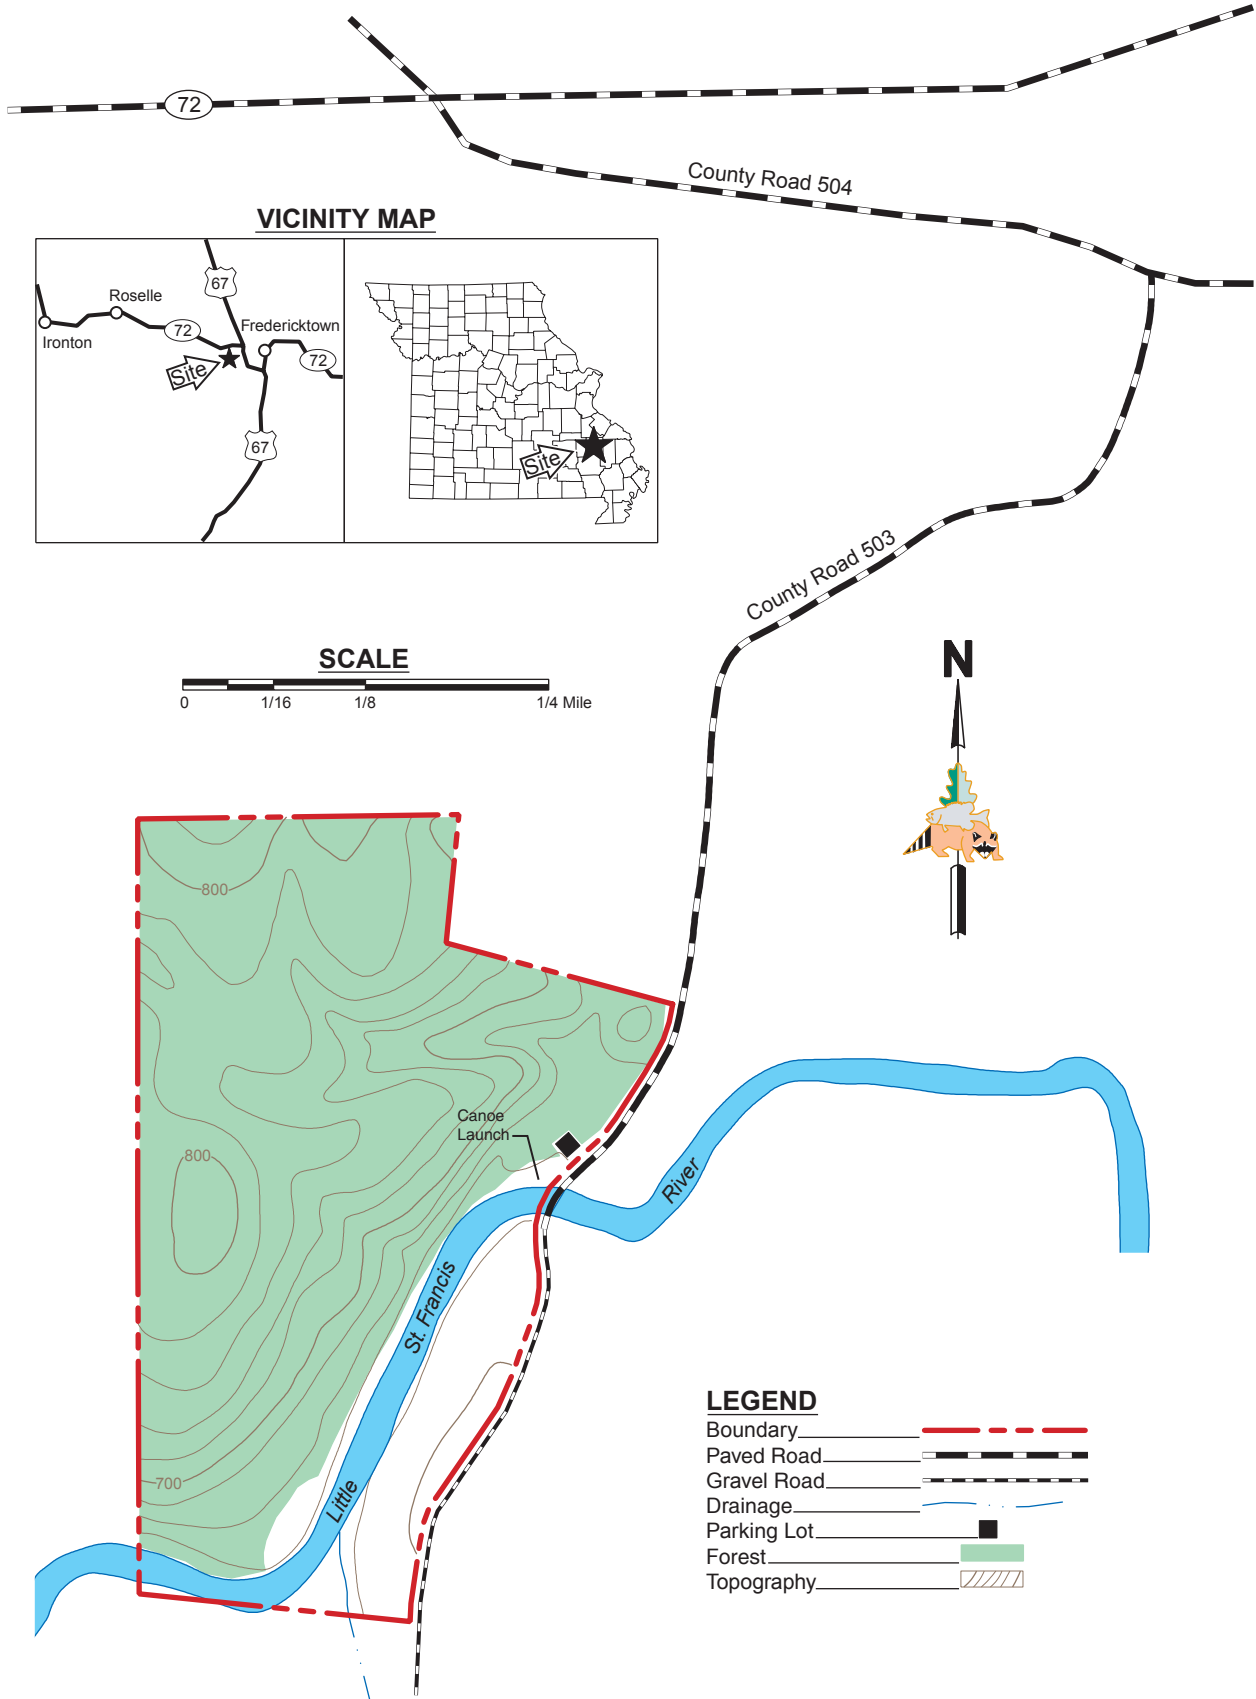

# THOMPSON FORD ACCESS

MADISON COUNTY  
84 ACRES

## VICINITY MAP

## SCALE

## LEGEND

- Boundary
- Paved Road
- Gravel Road
- Drainage
- Parking Lot
- Forest
- Topography