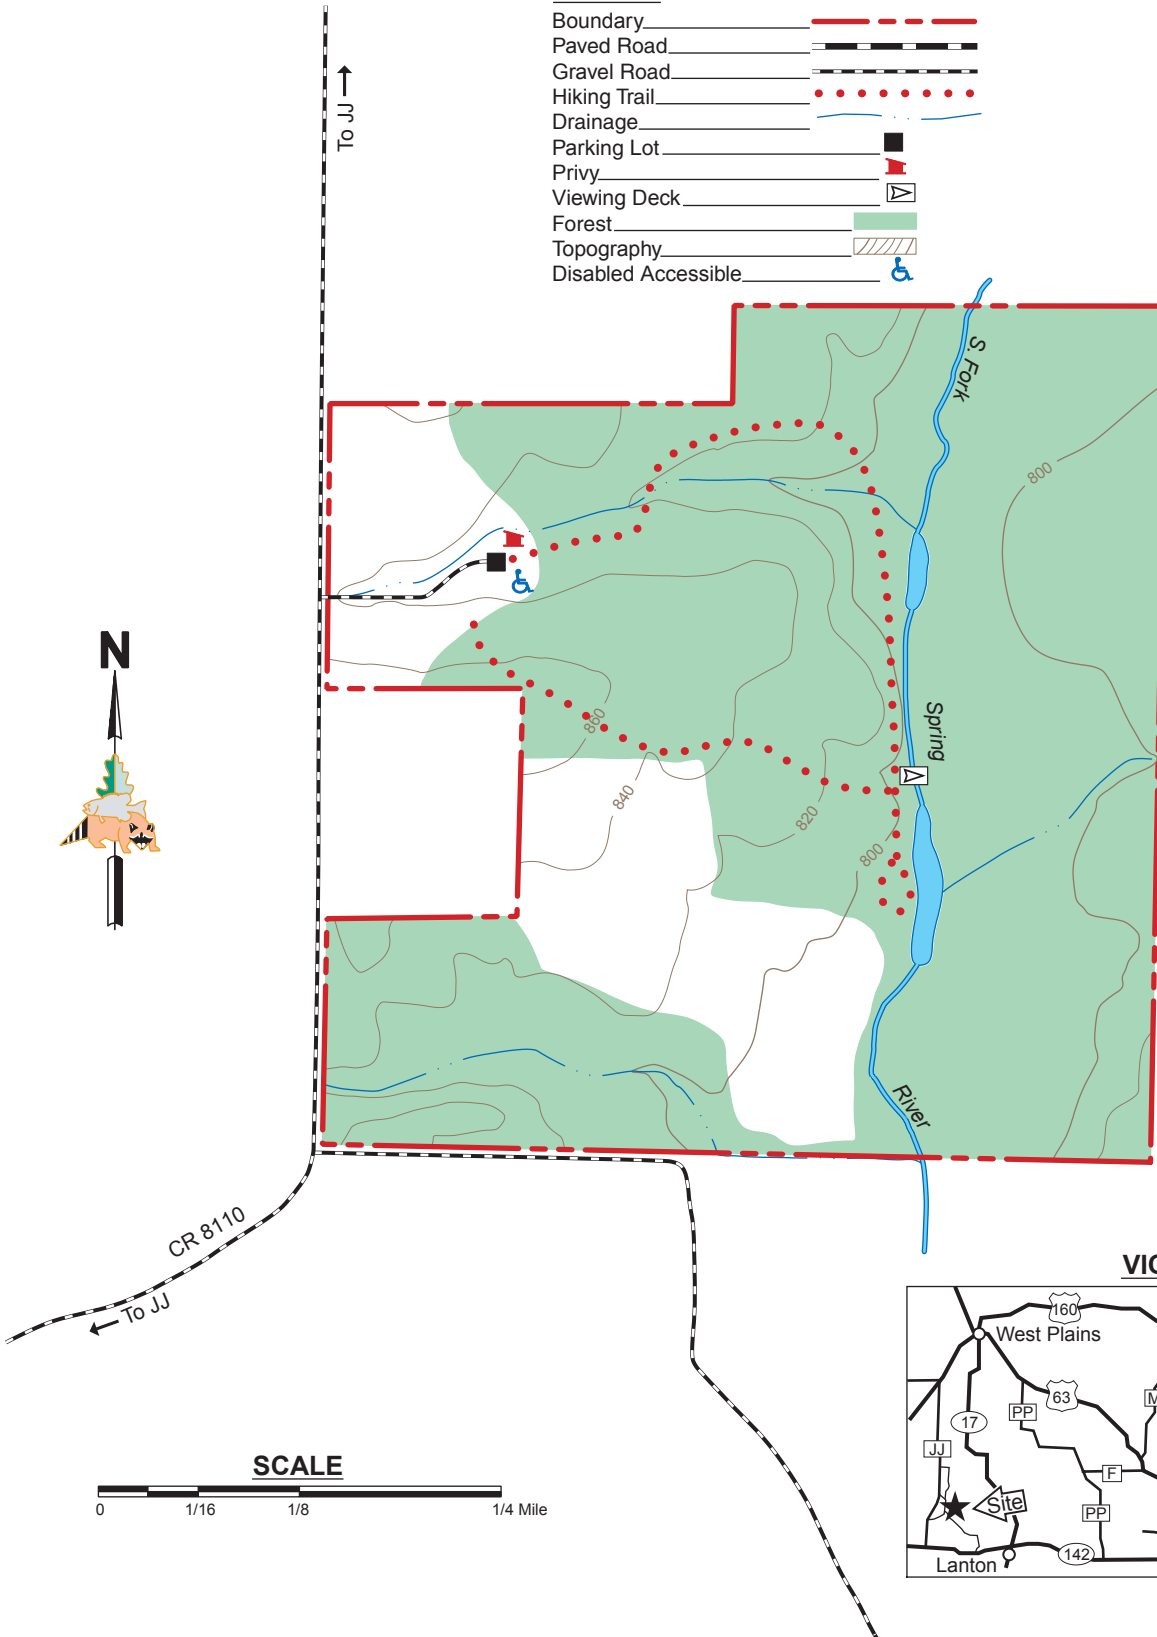

ARCHIE and GRACIE VANDERHOEF MEMORIAL STATE FOREST

HOWELL COUNTY
140 ACRES

LEGEND

- Boundary
- Paved Road
- Gravel Road
- Hiking Trail
- Drainage
- Parking Lot
- Privy
- Viewing Deck
- Forest
- Topography
- Disabled Accessible

VICINITY MAP

SCALE