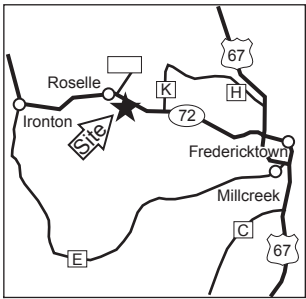

ROSELLE ACCESS

MADISON COUNTY
22 ACRES

VICINITY MAP

KEY MAP

LEGEND

- Boundary
- Paved Road
- Gravel Road
- Drainage
- Parking Lot
- Boat Ramp
- Forest
- Topography

SCALE