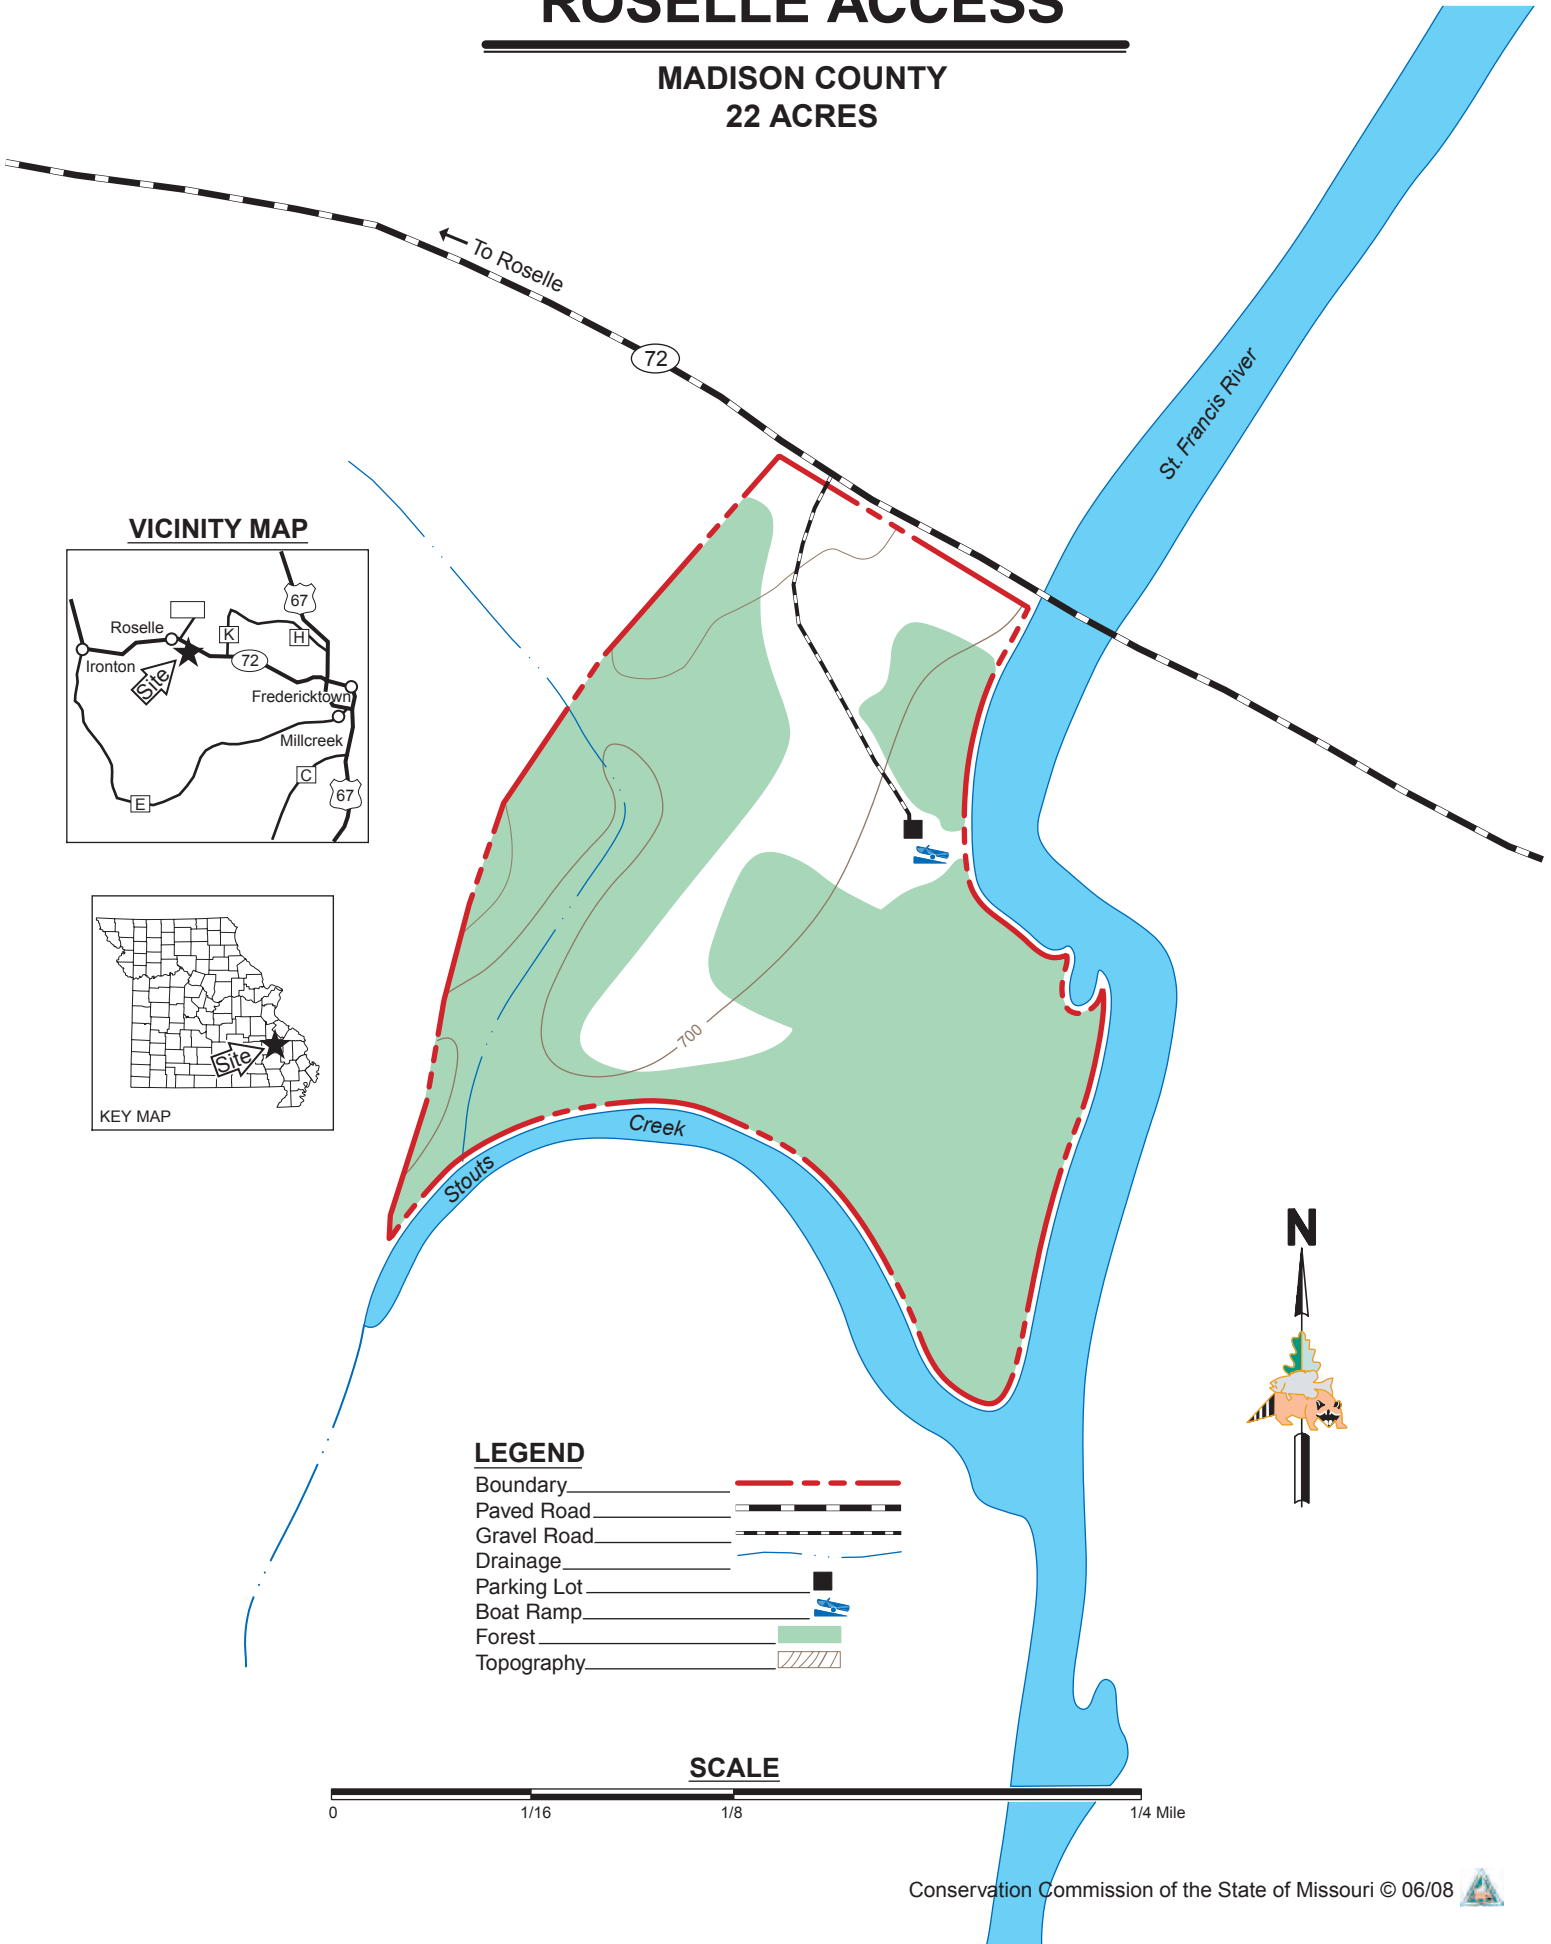

ROSELLE ACCESS

MADISON COUNTY
22 ACRES

VICINITY MAP

KEY MAP

LEGEND

- Boundary
- Paved Road
- Gravel Road
- Drainage
- Parking Lot
- Boat Ramp
- Forest
- Topography

SCALE