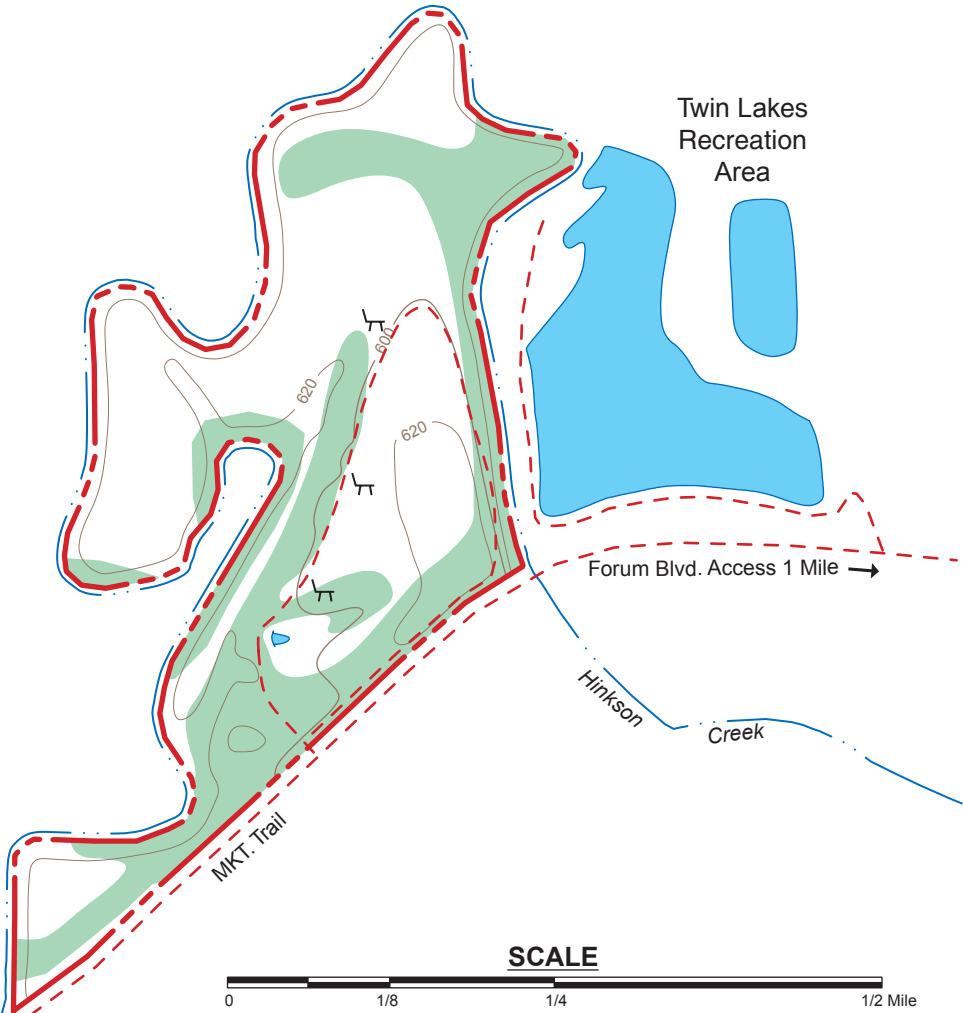

# HINKSON WOODS CONSERVATION AREA

BOONE COUNTY  
70 ACRES

## VICINITY MAP

## LEGEND

- Boundary
- Multi-Use Trail
- Drainage
- Bench
- Pond
- Forest
- Topography

## SCALE

← Scott Blvd. Access 1 Mile

Forum Blvd. Access 1 Mile →