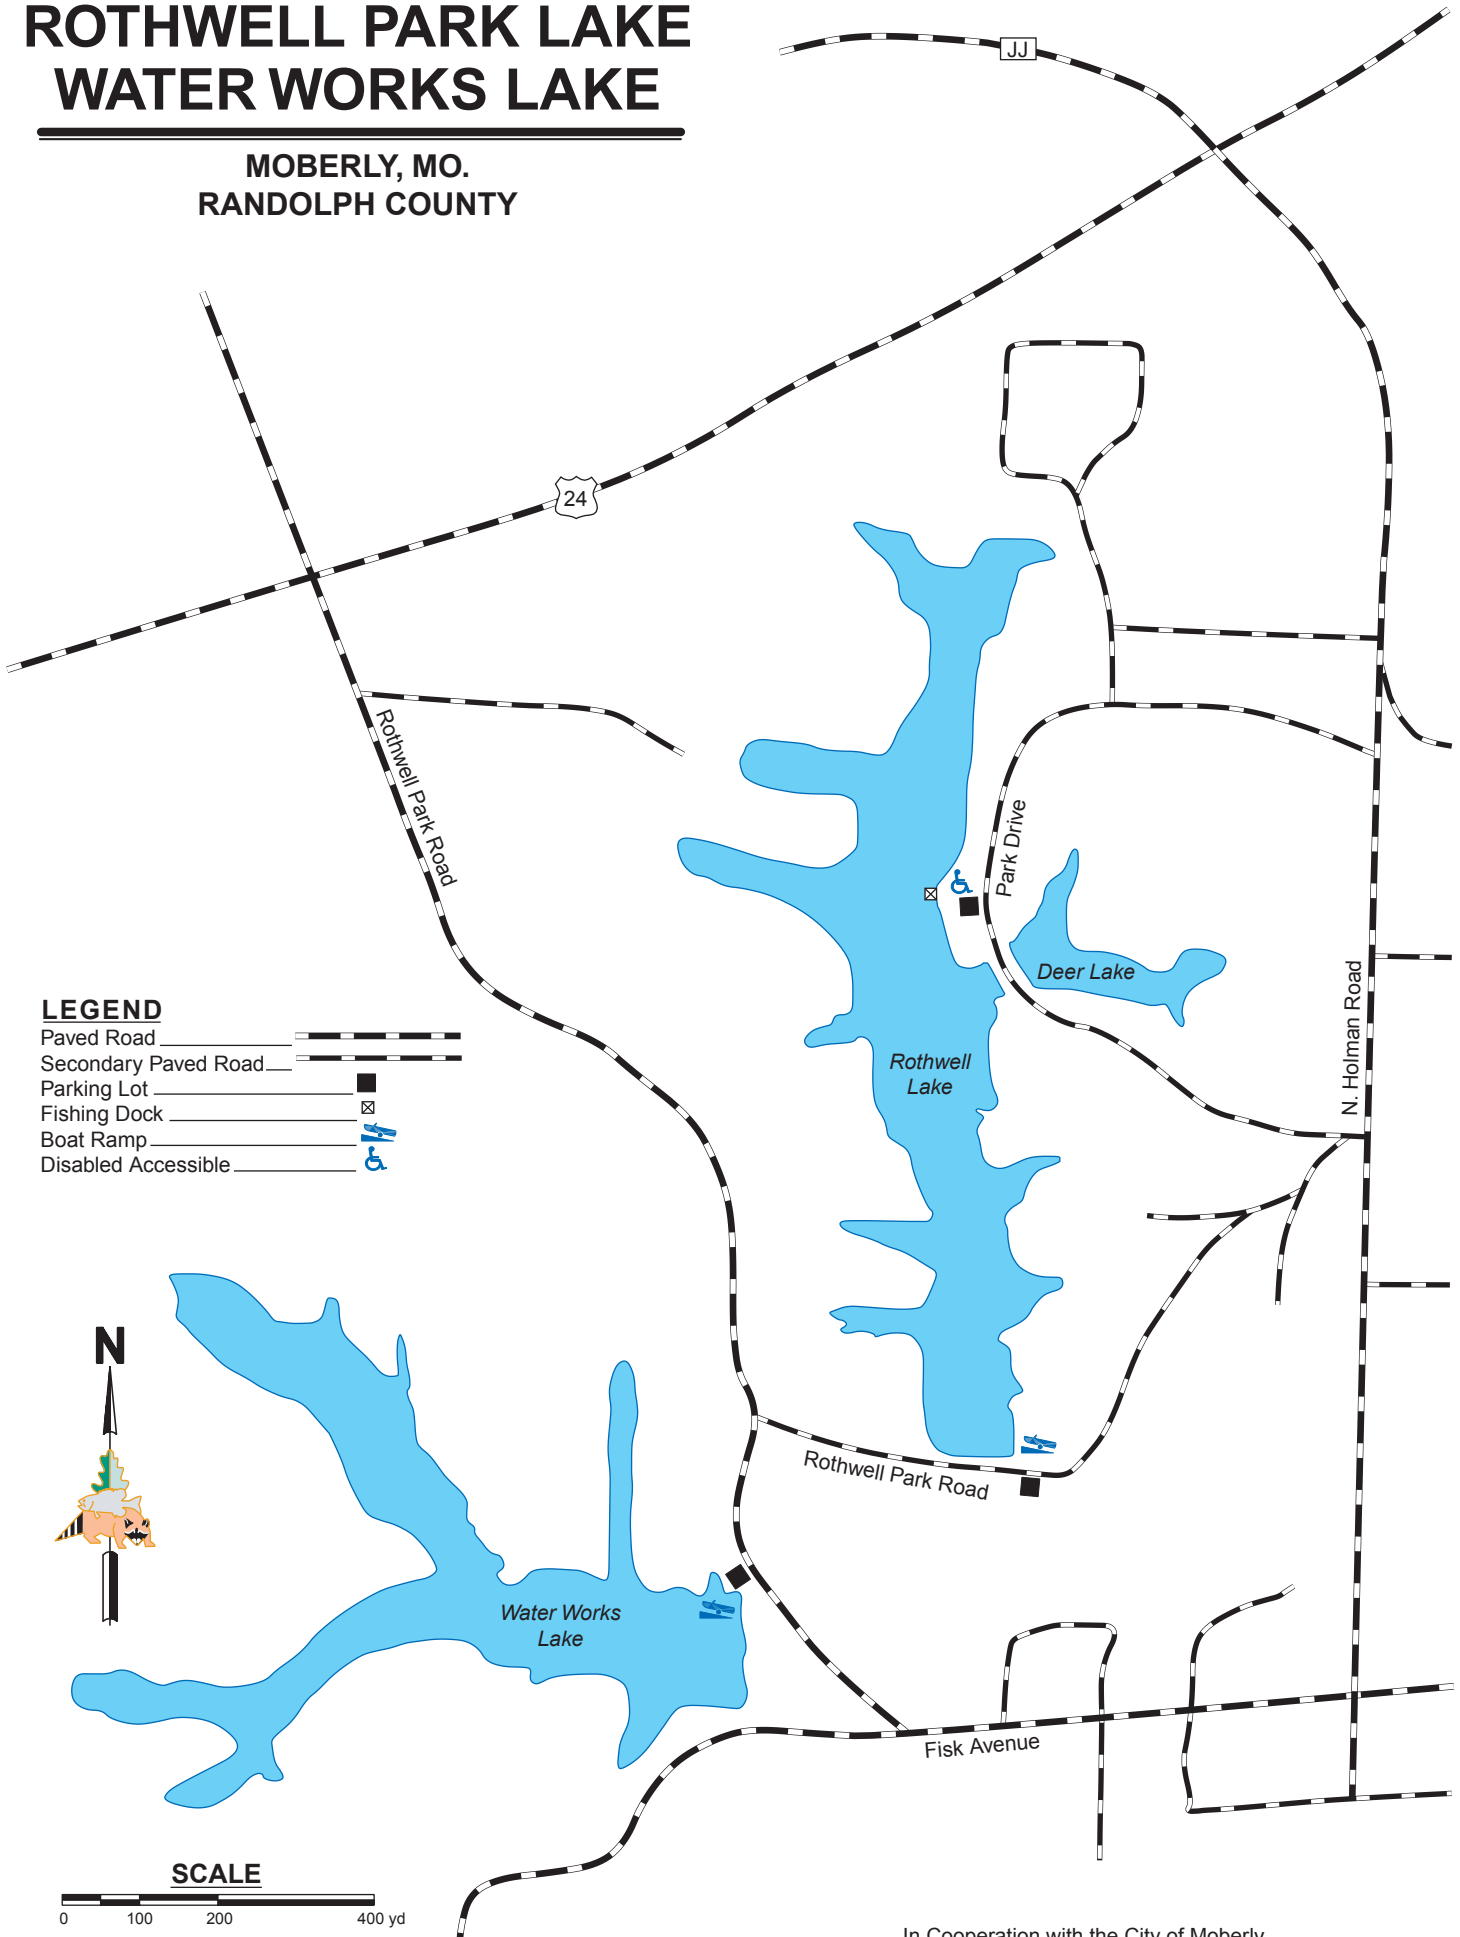

ROTHWELL PARK LAKE WATER WORKS LAKE

MOBERLY, MO.
RANDOLPH COUNTY

LEGEND

- Paved Road
- Secondary Paved Road
- Parking Lot
- Fishing Dock
- Boat Ramp
- Disabled Accessible

SCALE