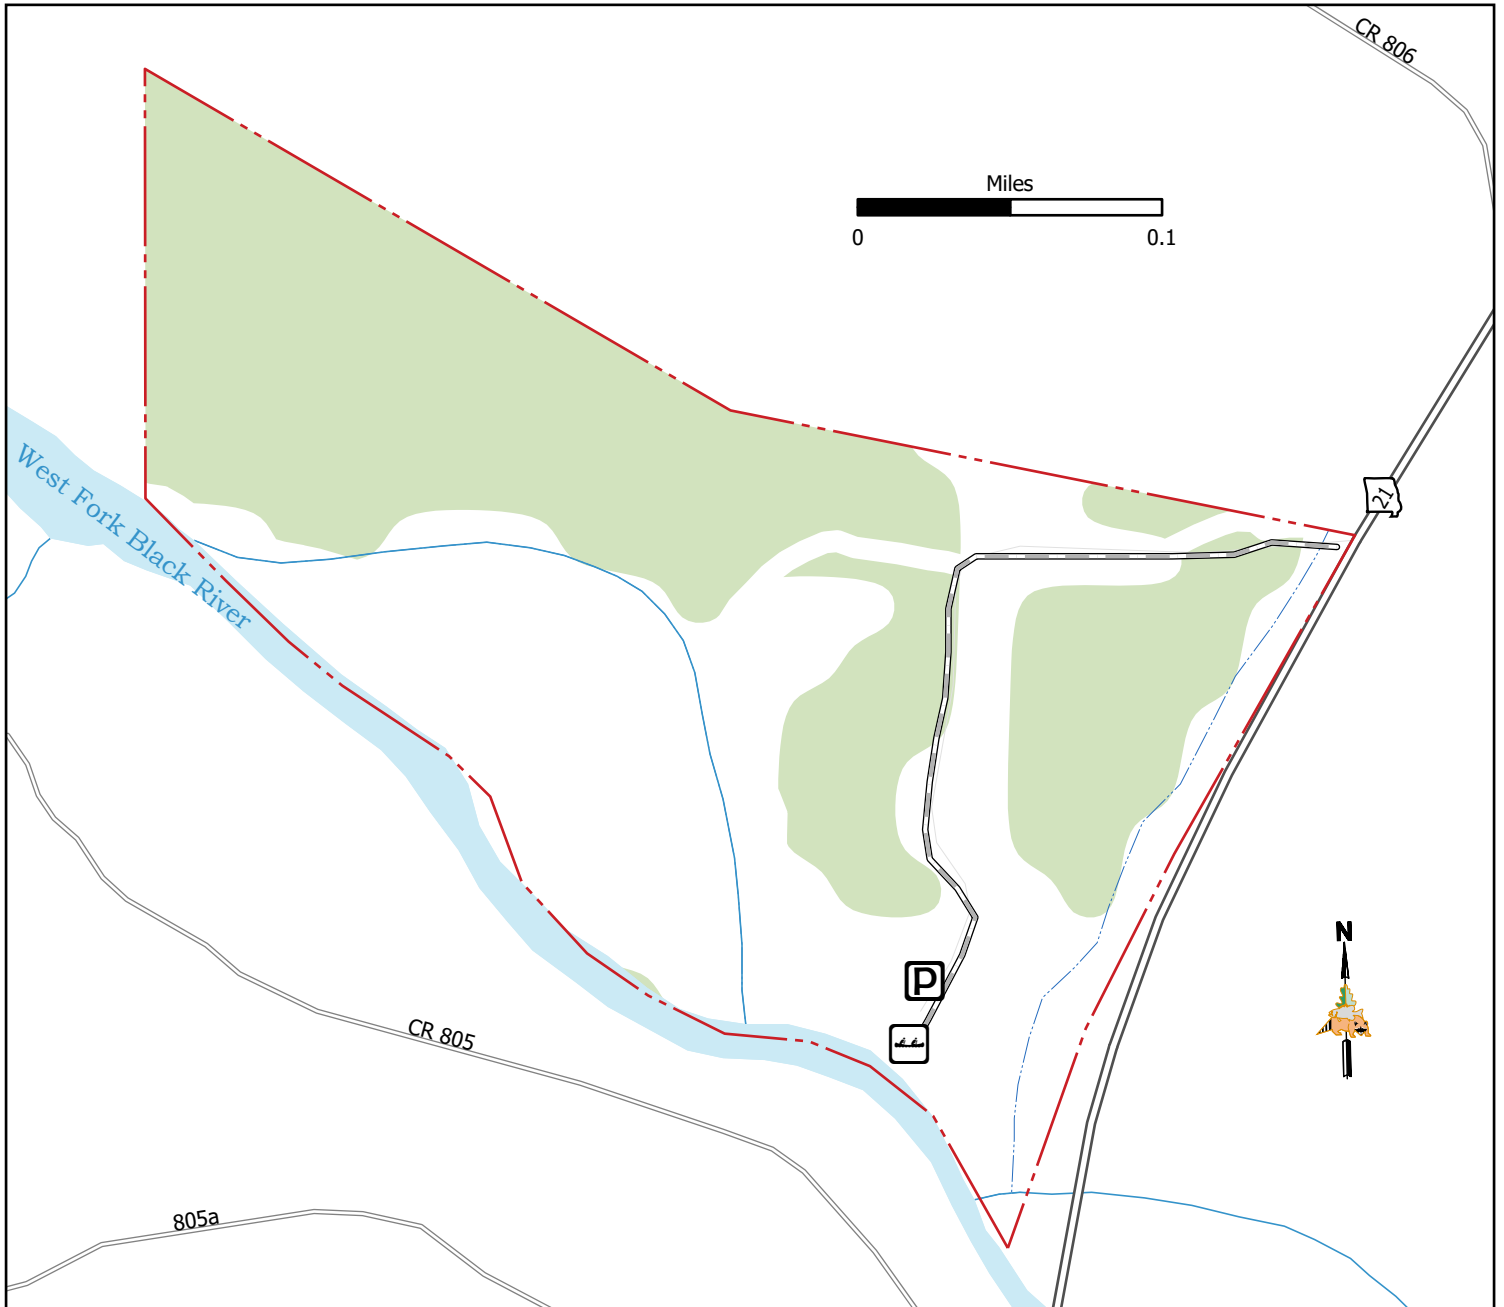

Centerville Access

50 acres in Reynolds County (Last Updated:5/12/2026)

Conservation Commission of the State of Missouri ©

Legend

- Parking
- Non Concrete BoatRamp
- Improved Road
- Non MDC Road
- Stream
- MDC Land
- Surface Water
- Forest

MAP DISCLAIMER: Although all data in this map have been compiled by the Missouri Department of Conservation, no warranty, expressed or implied, is made by the department as to the accuracy of the data and related materials. The act of distribution shall not constitute any such warranty, and no responsibility is assumed by the department in the use of these data or related materials.