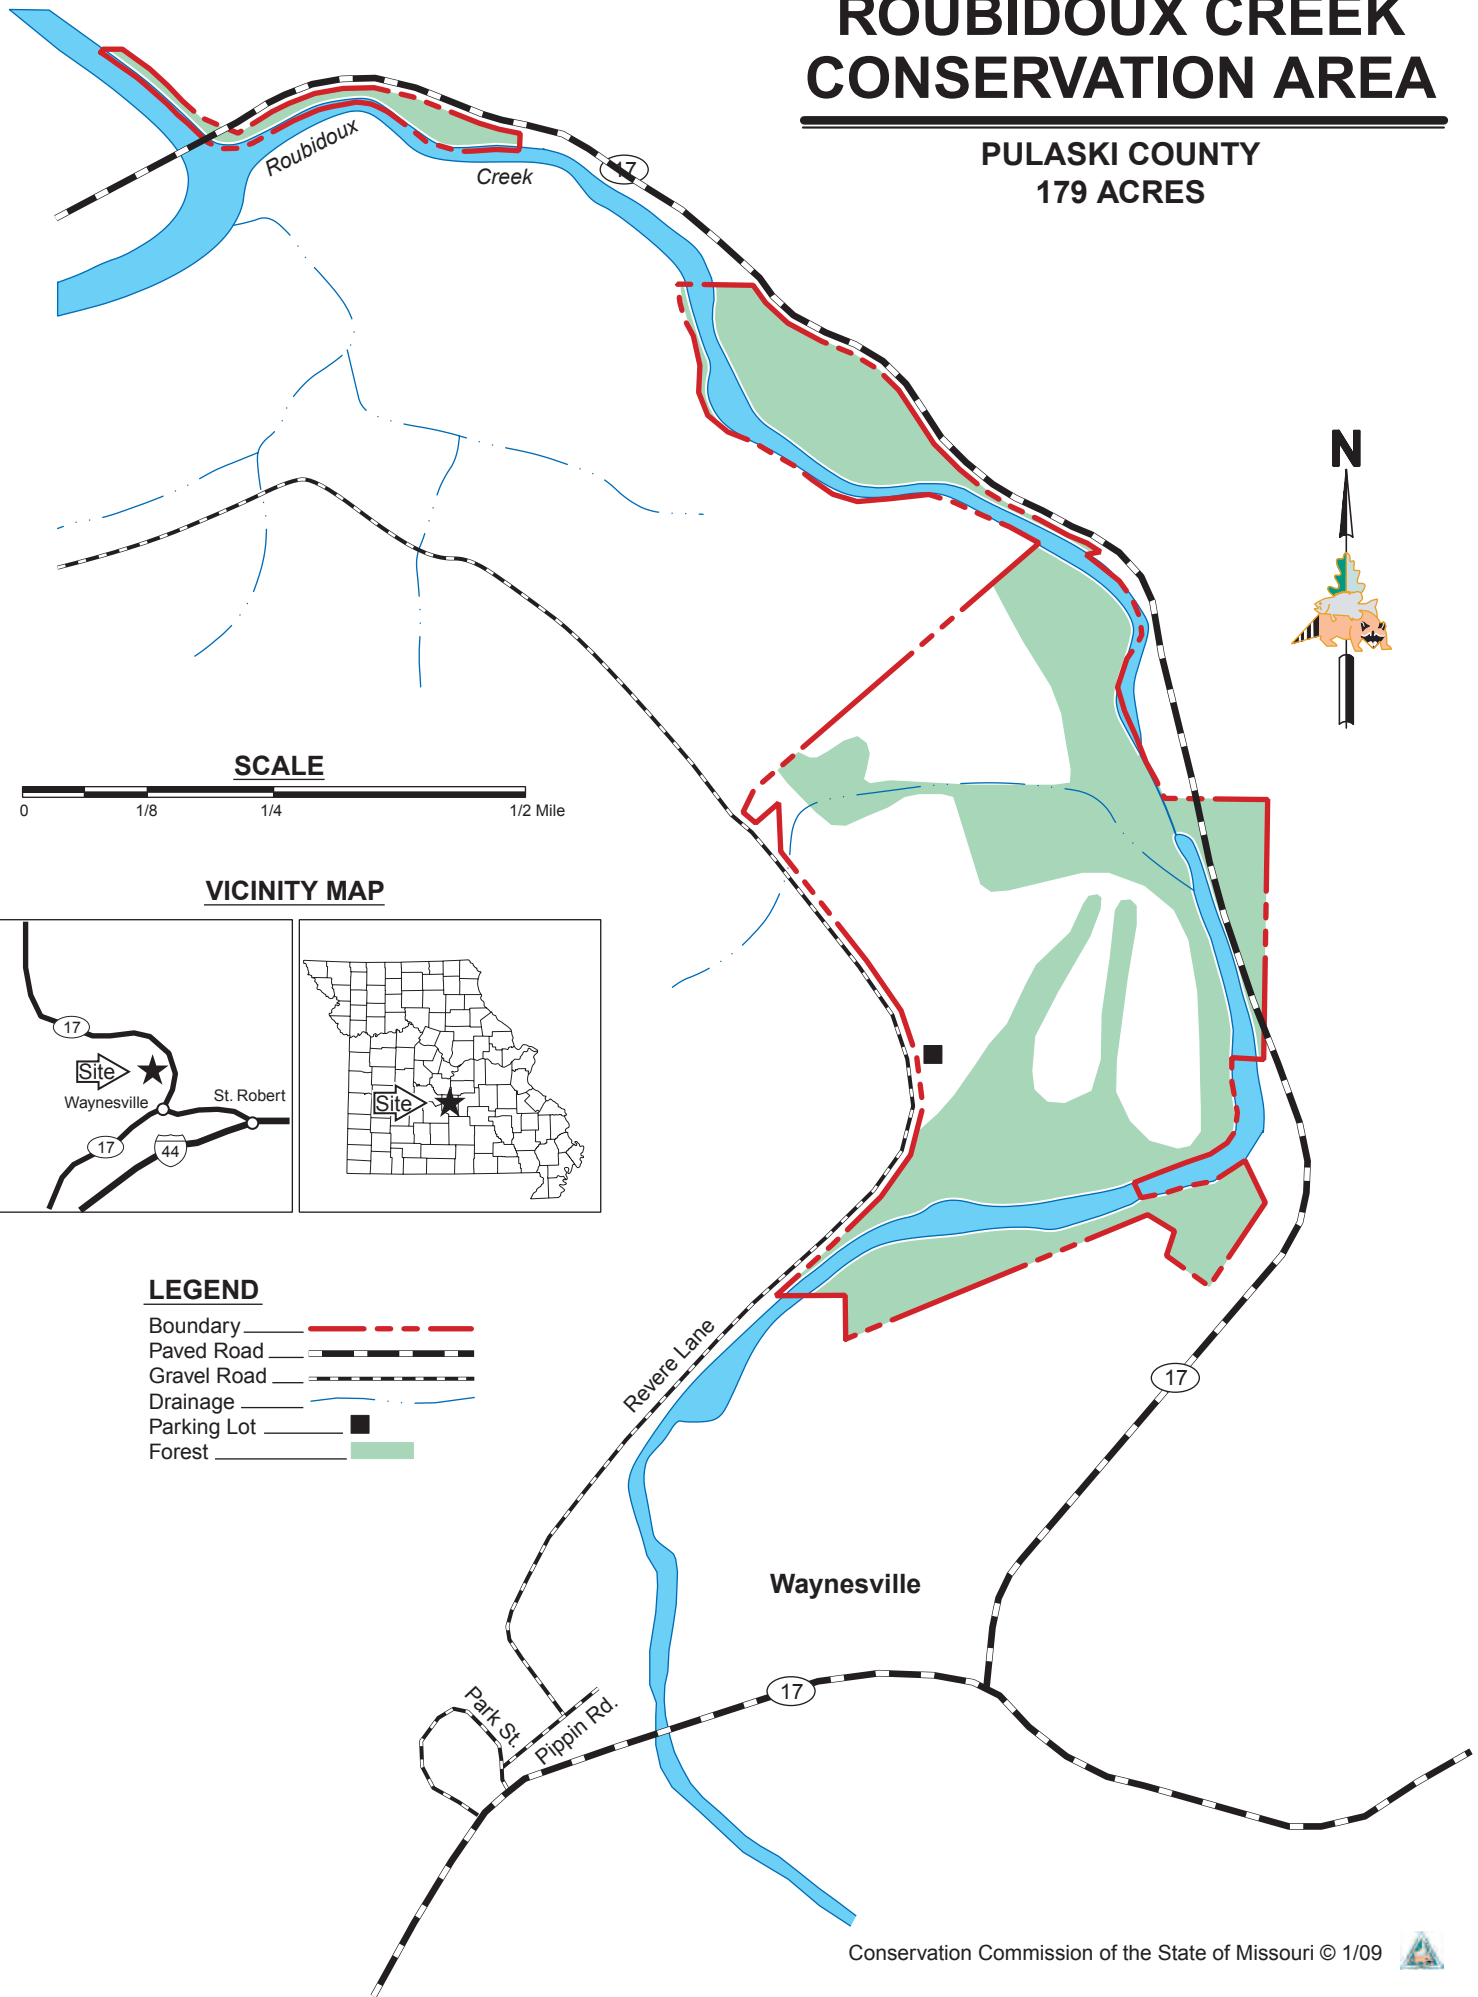

# ROUBIDOUX CREEK CONSERVATION AREA

PULASKI COUNTY  
179 ACRES

## VICINITY MAP

## LEGEND

- Boundary 
- Paved Road 
- Gravel Road 
- Drainage 
- Parking Lot 
- Forest 