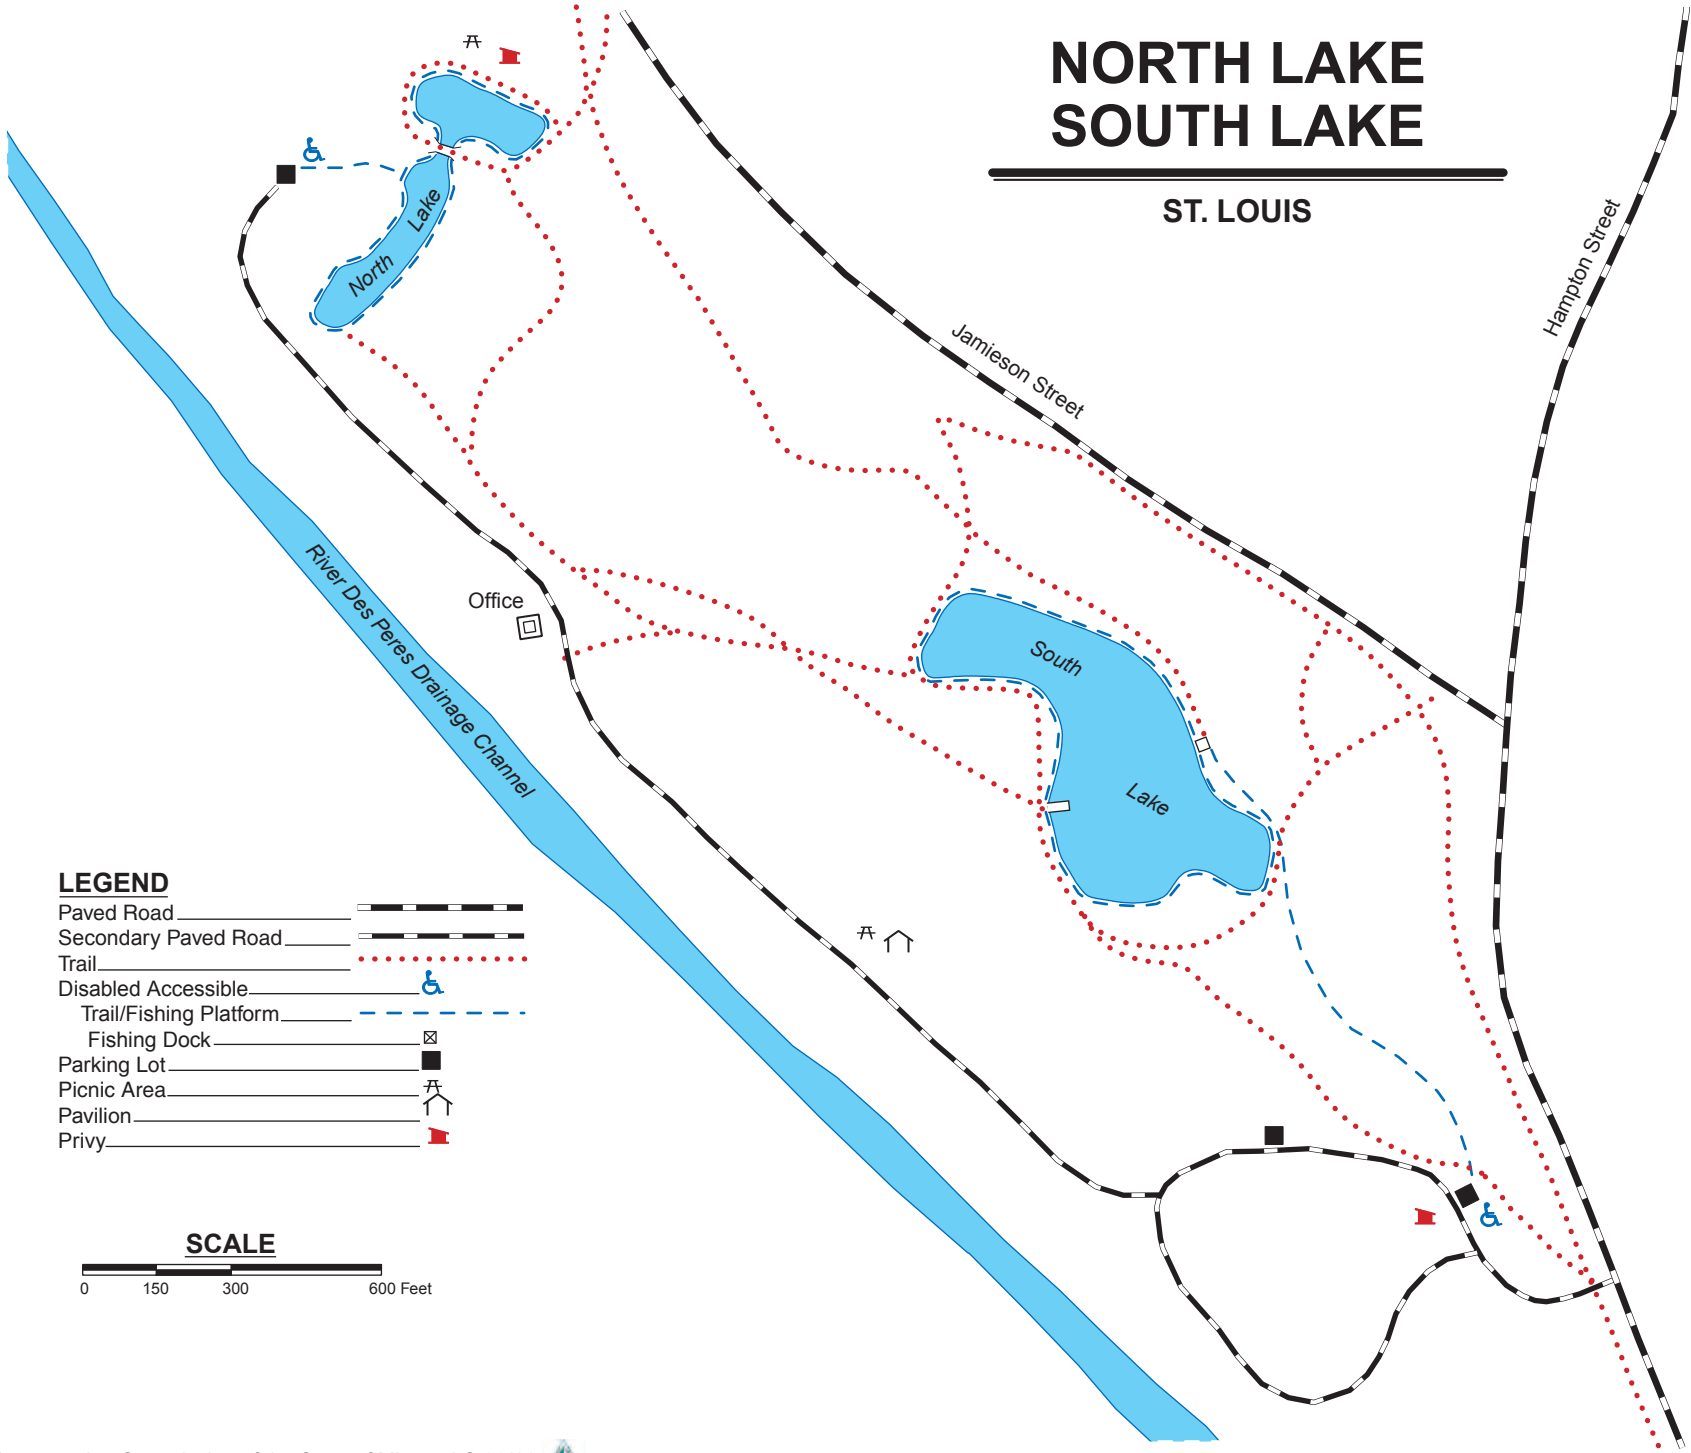

NORTH LAKE SOUTH LAKE

ST. LOUIS

LEGEND

- Paved Road
- Secondary Paved Road
- Trail
- Disabled Accessible
- Trail/Fishing Platform
- Fishing Dock
- Parking Lot
- Picnic Area
- Pavilion
- Privy

SCALE