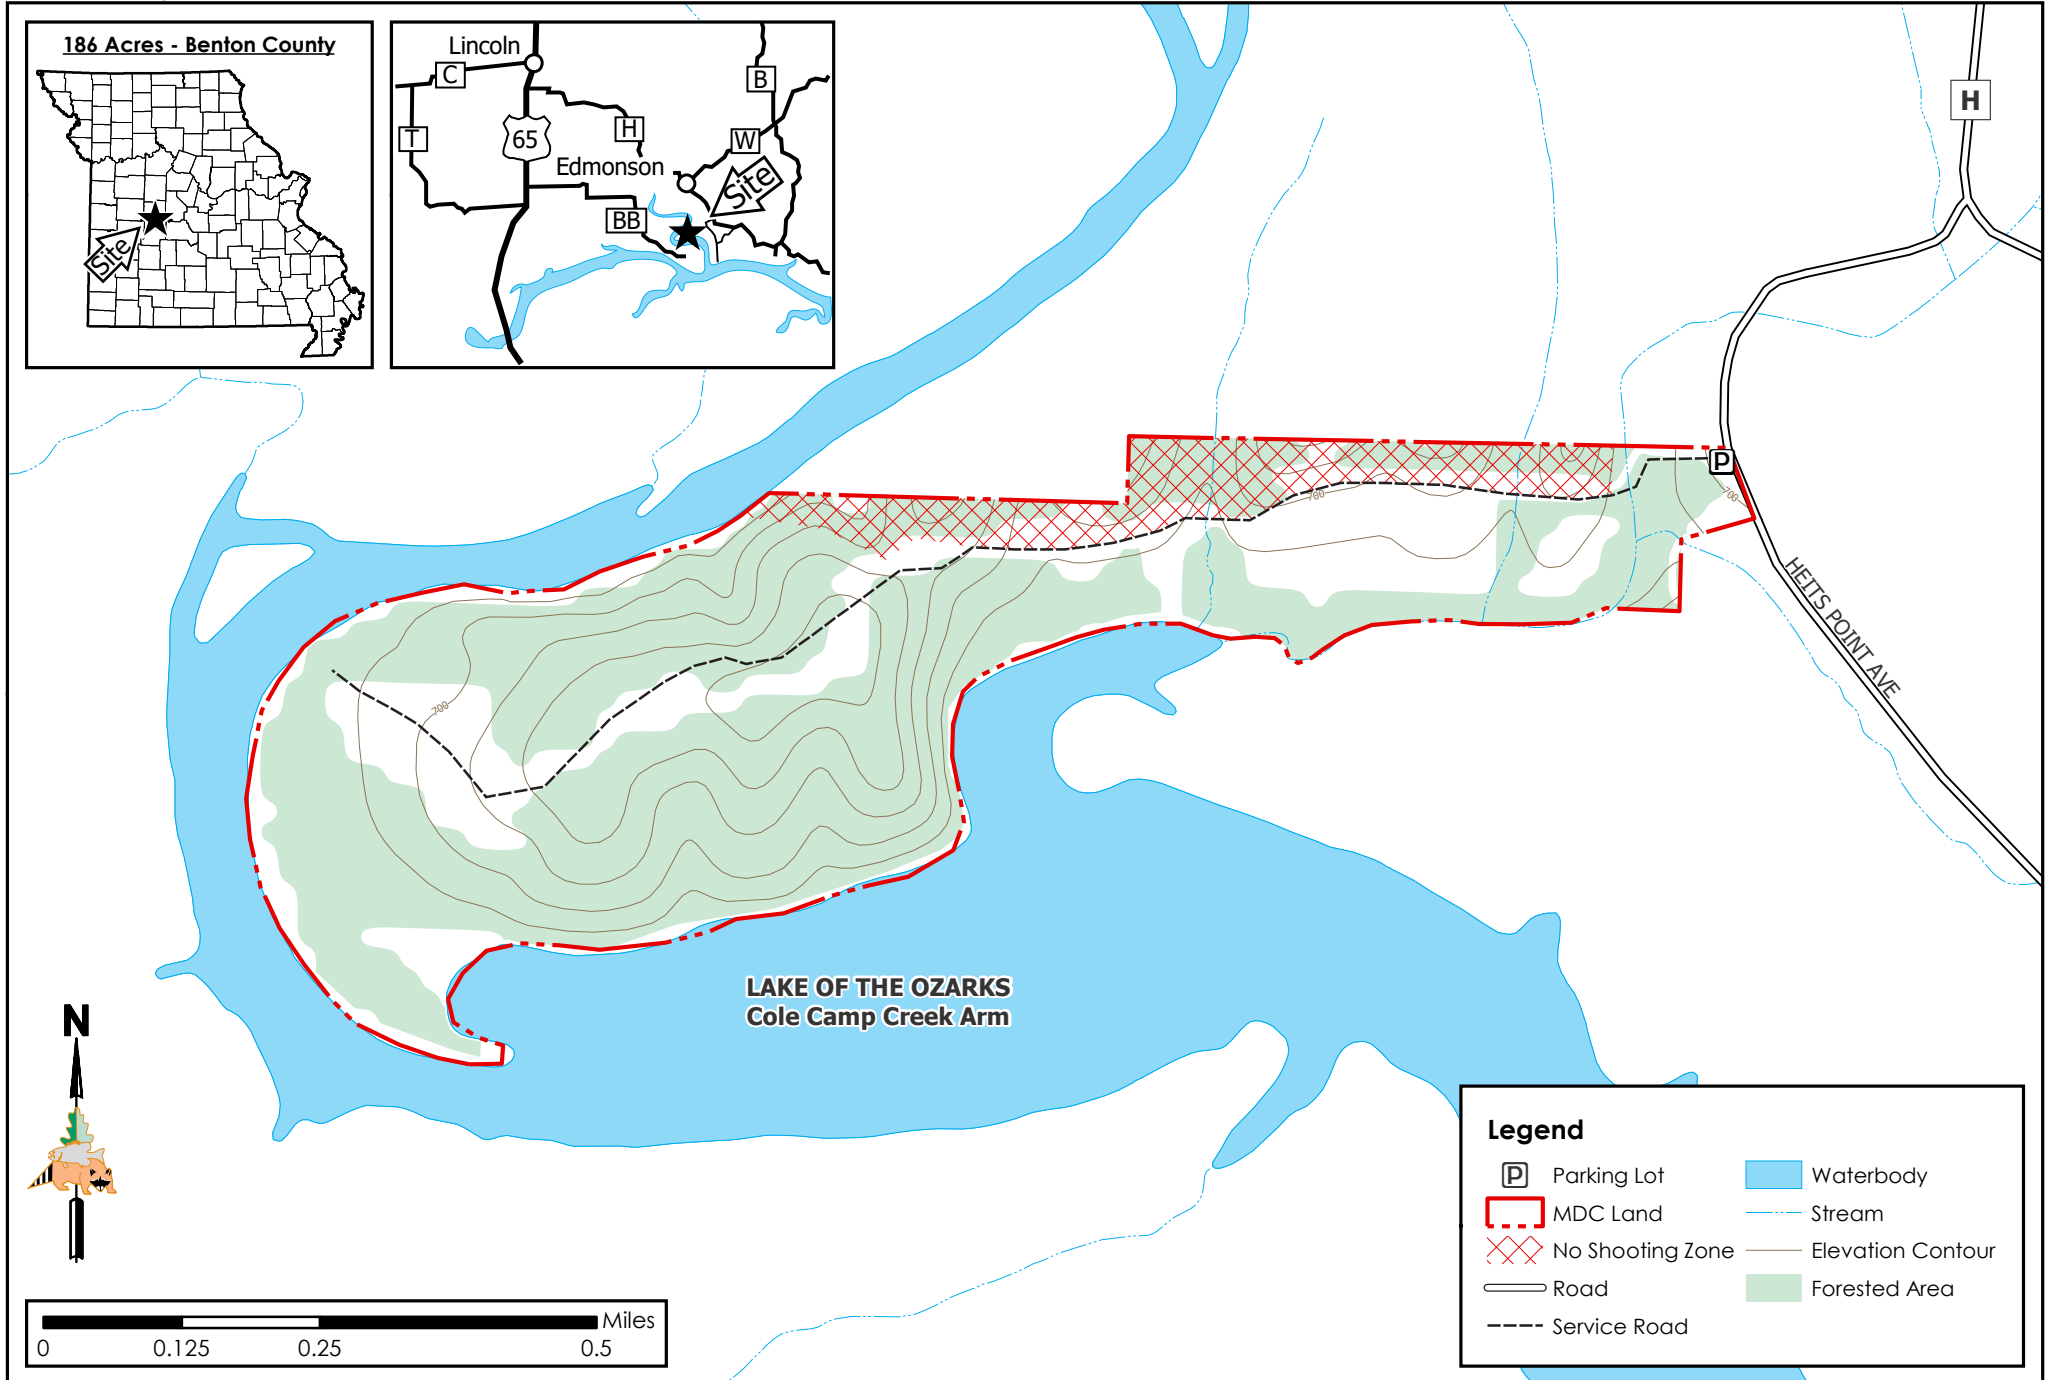

# Brickley Hollow Conservation Area

Conservation Commission of the State of Missouri ©

Last Updated - 10/17/2018

**Legend**

Parking Lot	Waterbody
MDC Land	Stream
No Shooting Zone	Elevation Contour
Road	Forested Area
Service Road	

MAP DISCLAIMER: Although all data in this map have been compiled by the Missouri Department of Conservation, no warranty, expressed or implied, is made by the department as to the accuracy of the data and related materials. The act of distribution shall not constitute any such warranty, and no responsibility is assumed by the department in the use of these data or related materials.