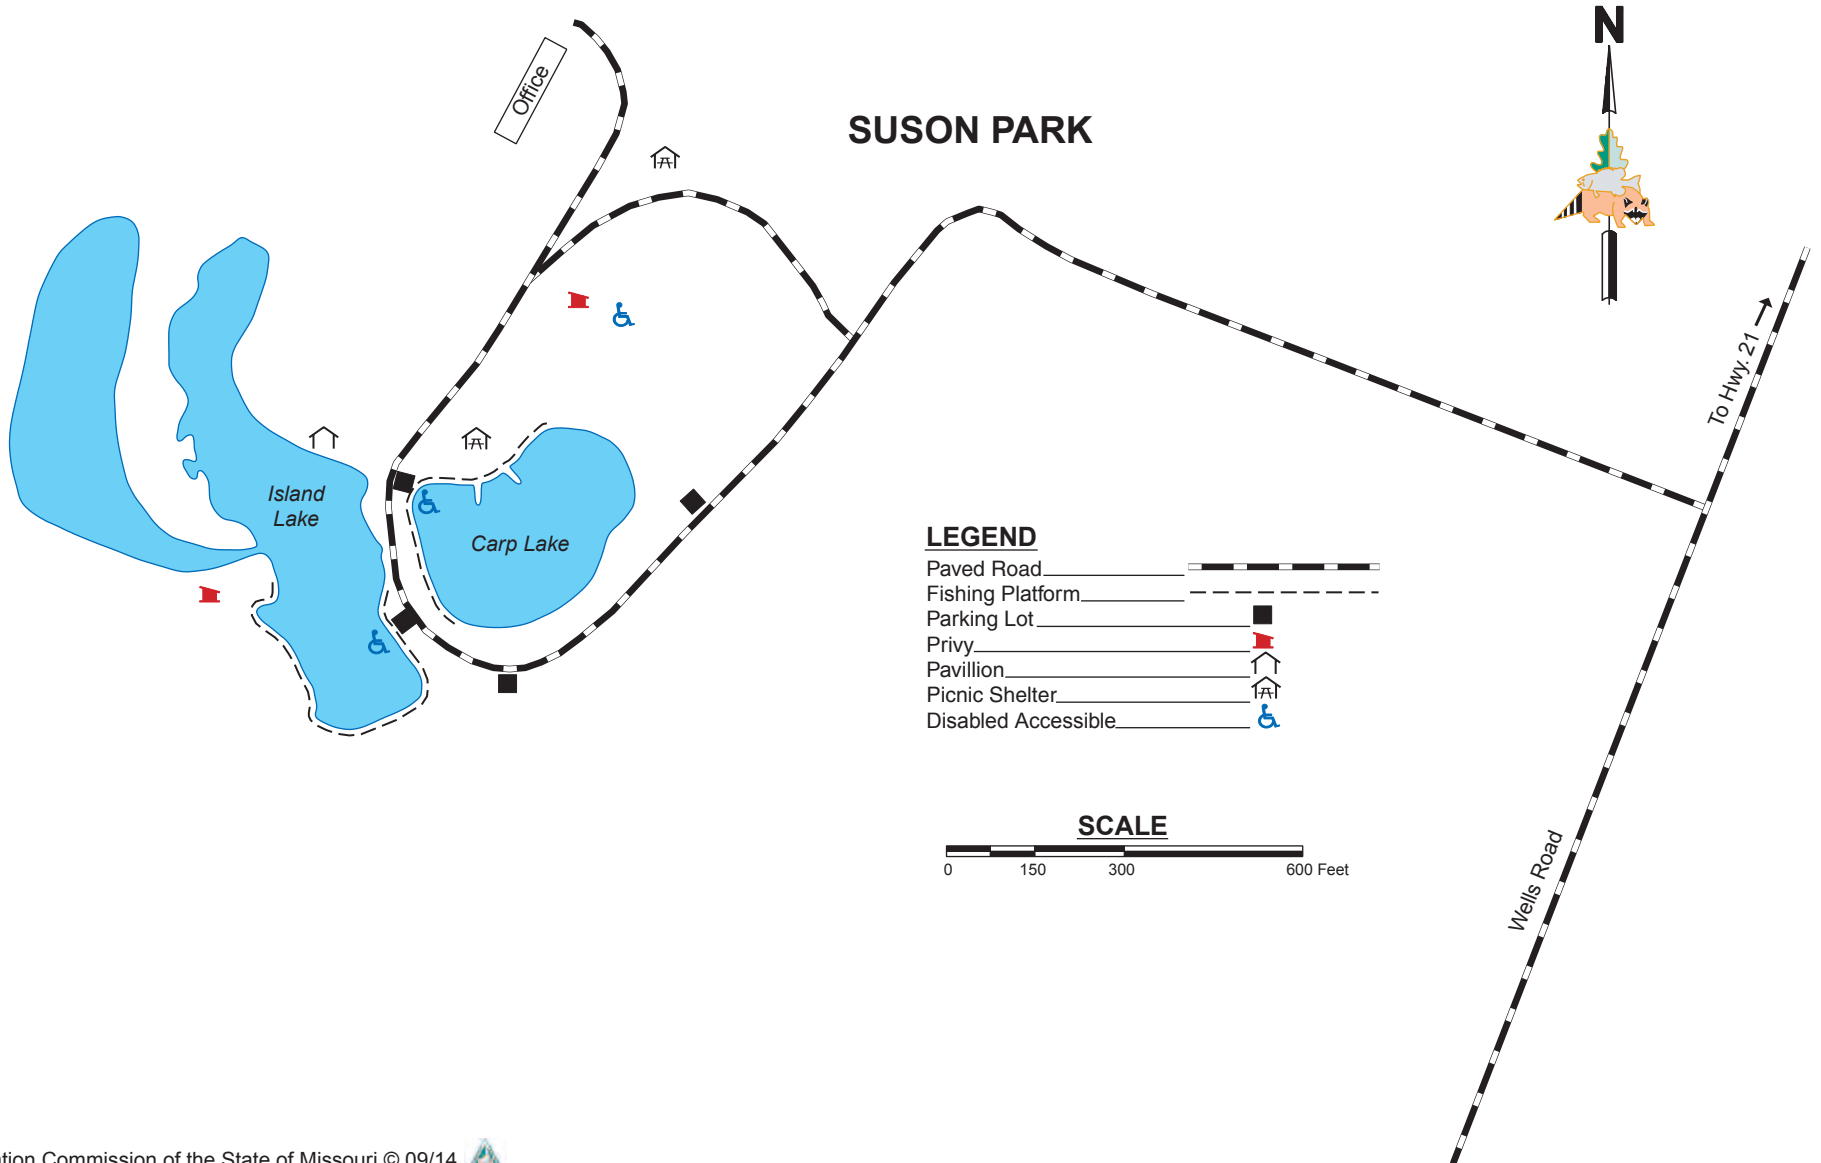

CARP LAKE ISLAND LAKE

ST. LOUIS COUNTY

LEGEND

- Paved Road _____
- Fishing Platform _____
- Parking Lot _____
- Privy _____
- Pavillion _____
- Picnic Shelter _____
- Disabled Accessible _____