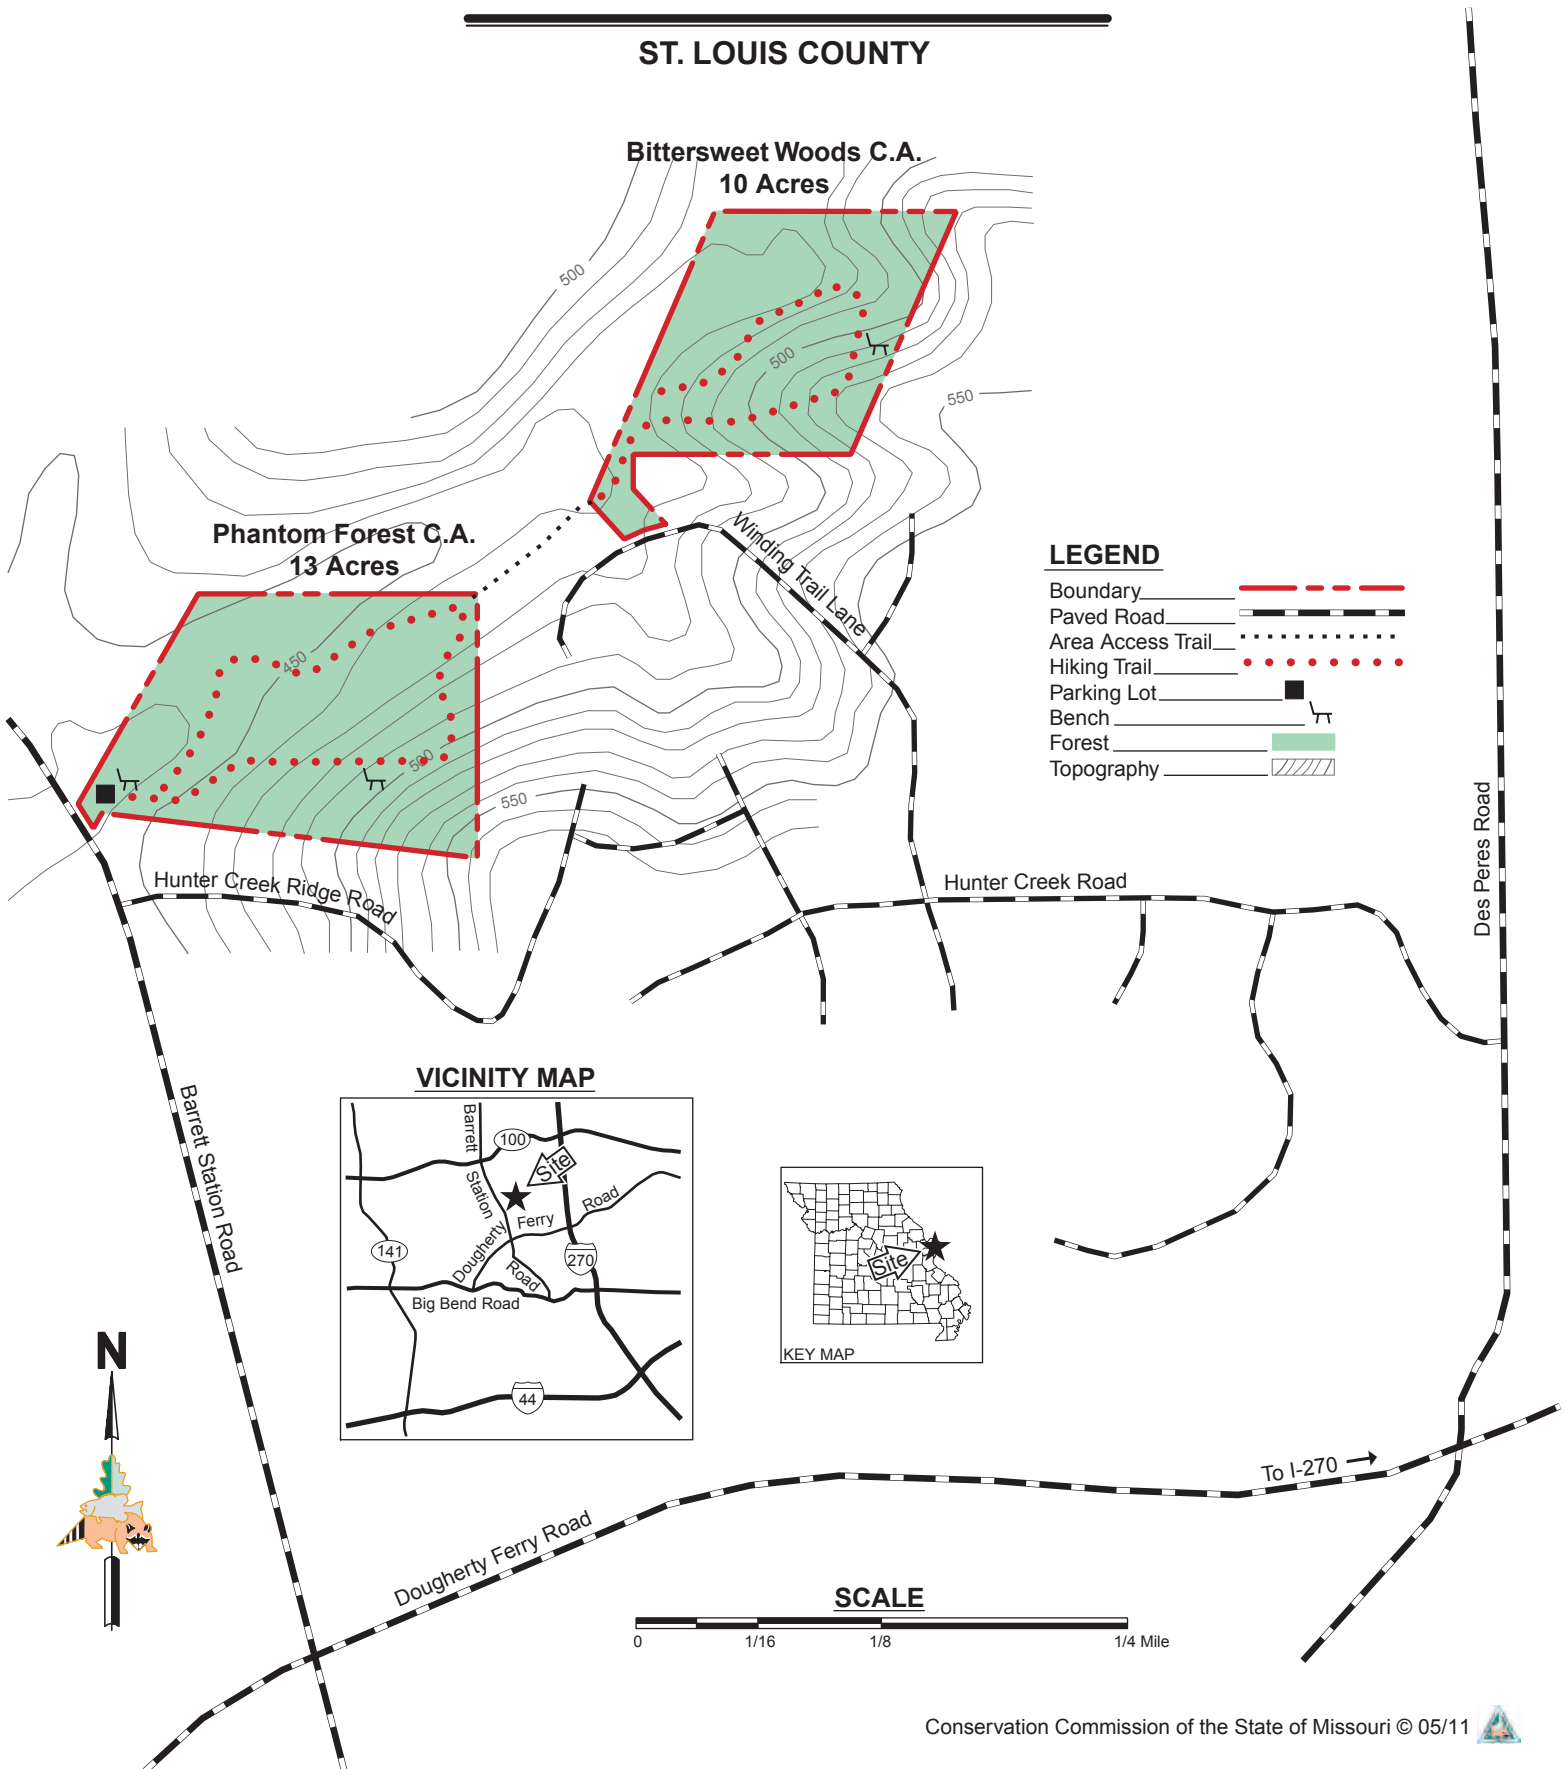

PHANTOM FOREST and BITTERSWEET WOODS CONSERVATION AREA

ST. LOUIS COUNTY

LEGEND

- Boundary
- Paved Road
- Area Access Trail
- Hiking Trail
- Parking Lot
- Bench
- Forest
- Topography

VICINITY MAP

SCALE