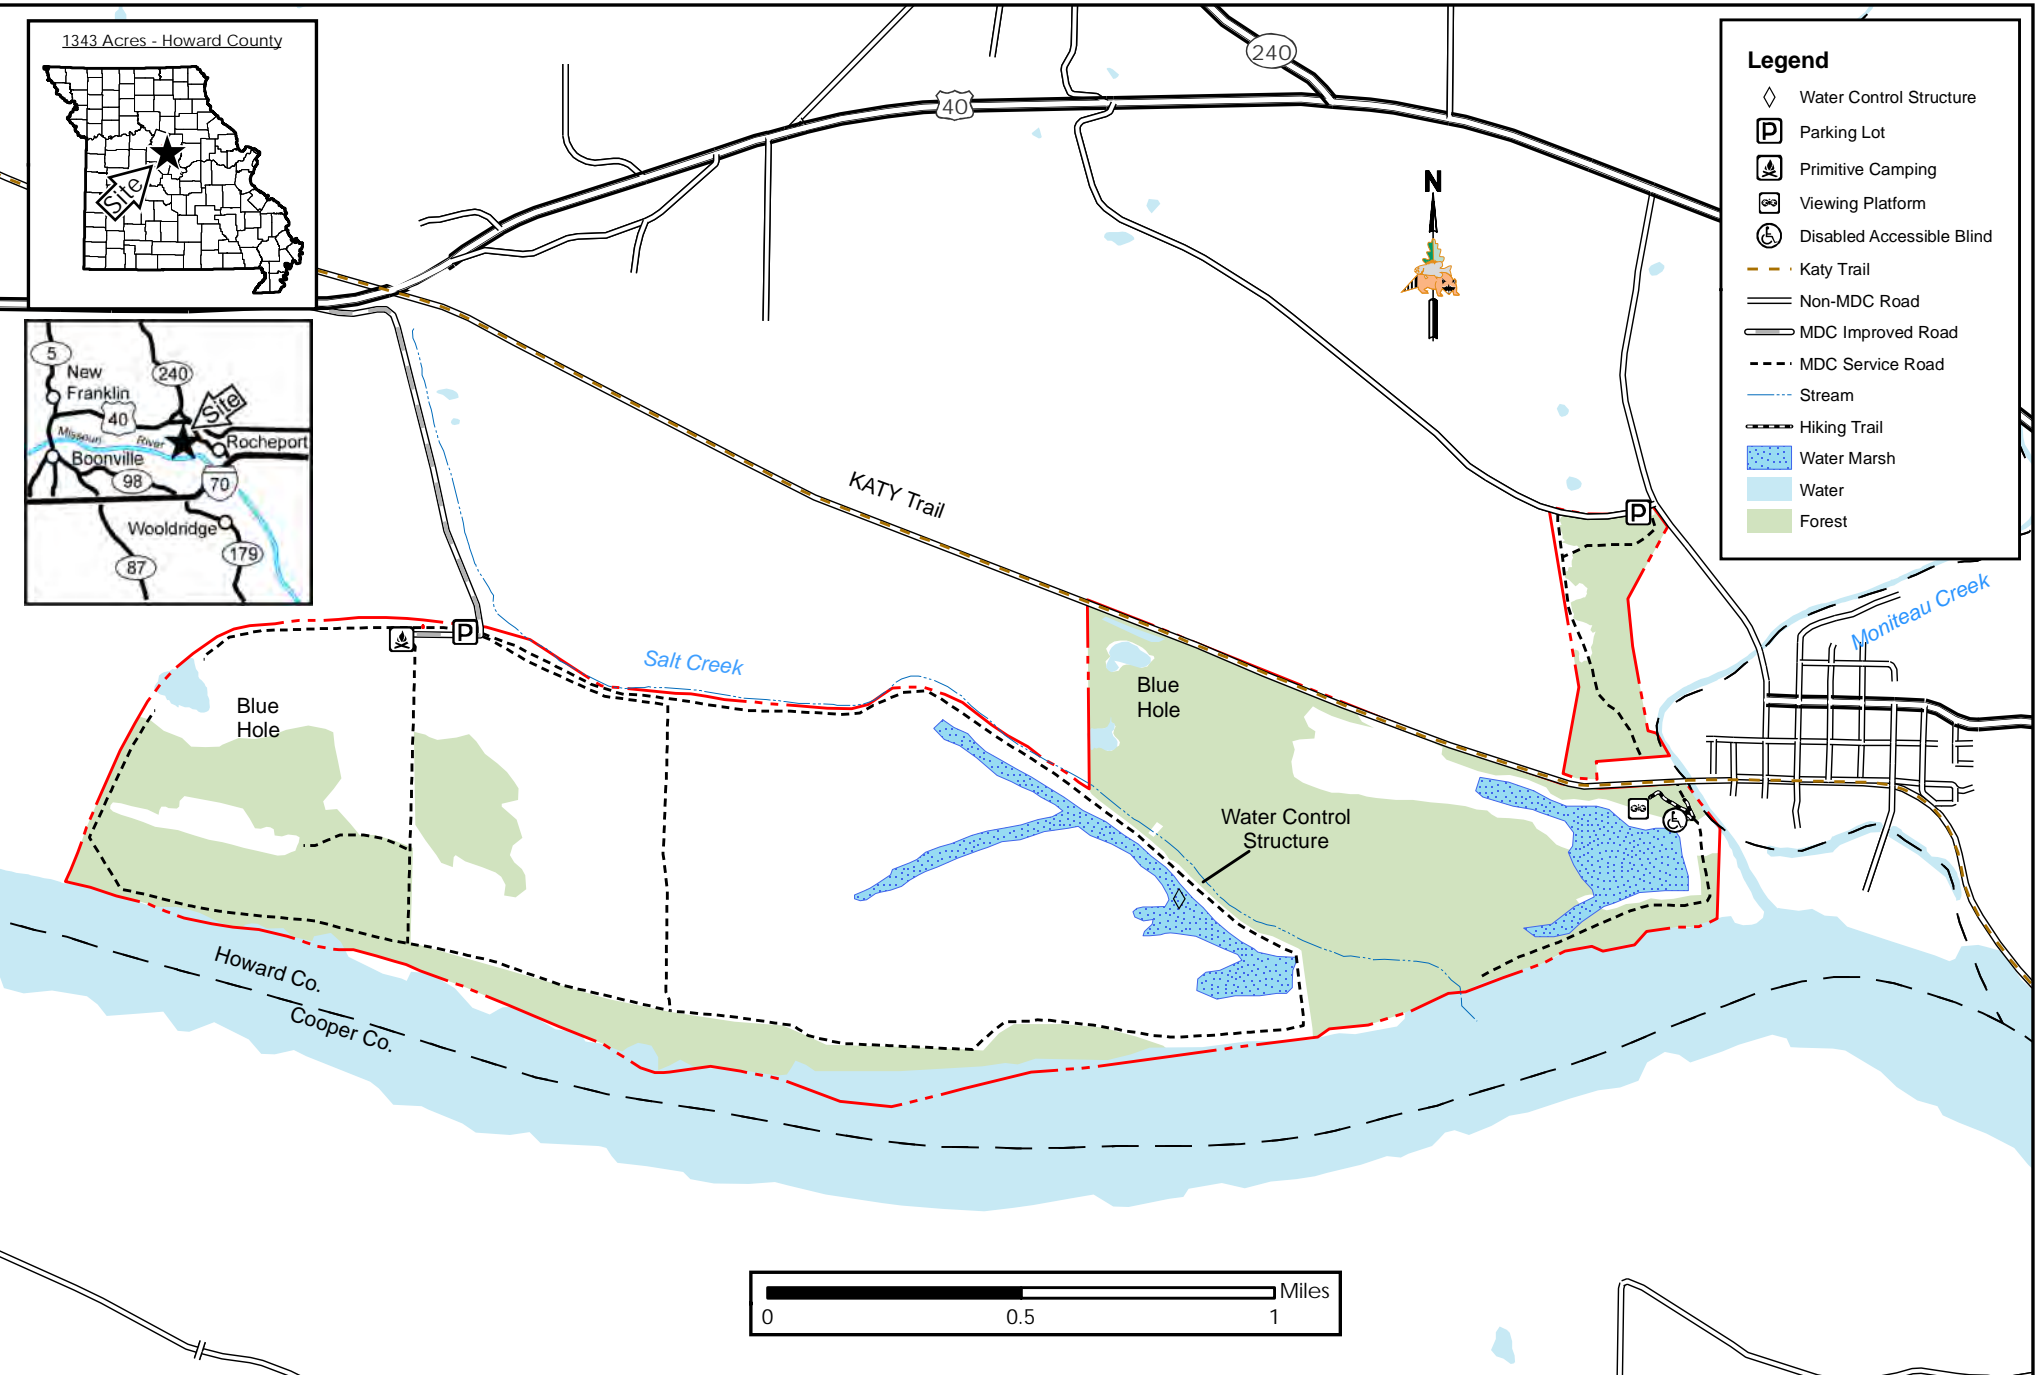

Diana Bend Conservation Area

Conservation Commission of the State of Missouri ©

Last Updated - 12/2/2024

Legend

- Water Control Structure
- Parking Lot
- Primitive Camping
- Viewing Platform
- Disabled Accessible Blind
- Katy Trail
- Non-MDC Road
- MDC Improved Road
- MDC Service Road
- Stream
- Hiking Trail
- Water Marsh
- Water
- Forest

MAP DISCLAIMER: Although all data in this map have been compiled by the Missouri Department of Conservation, no warranty, expressed or implied, is made by the department as to the accuracy of the data and related materials. The act of distribution shall not constitute any such warranty, and no responsibility is assumed by the department in the use of these data or related materials.