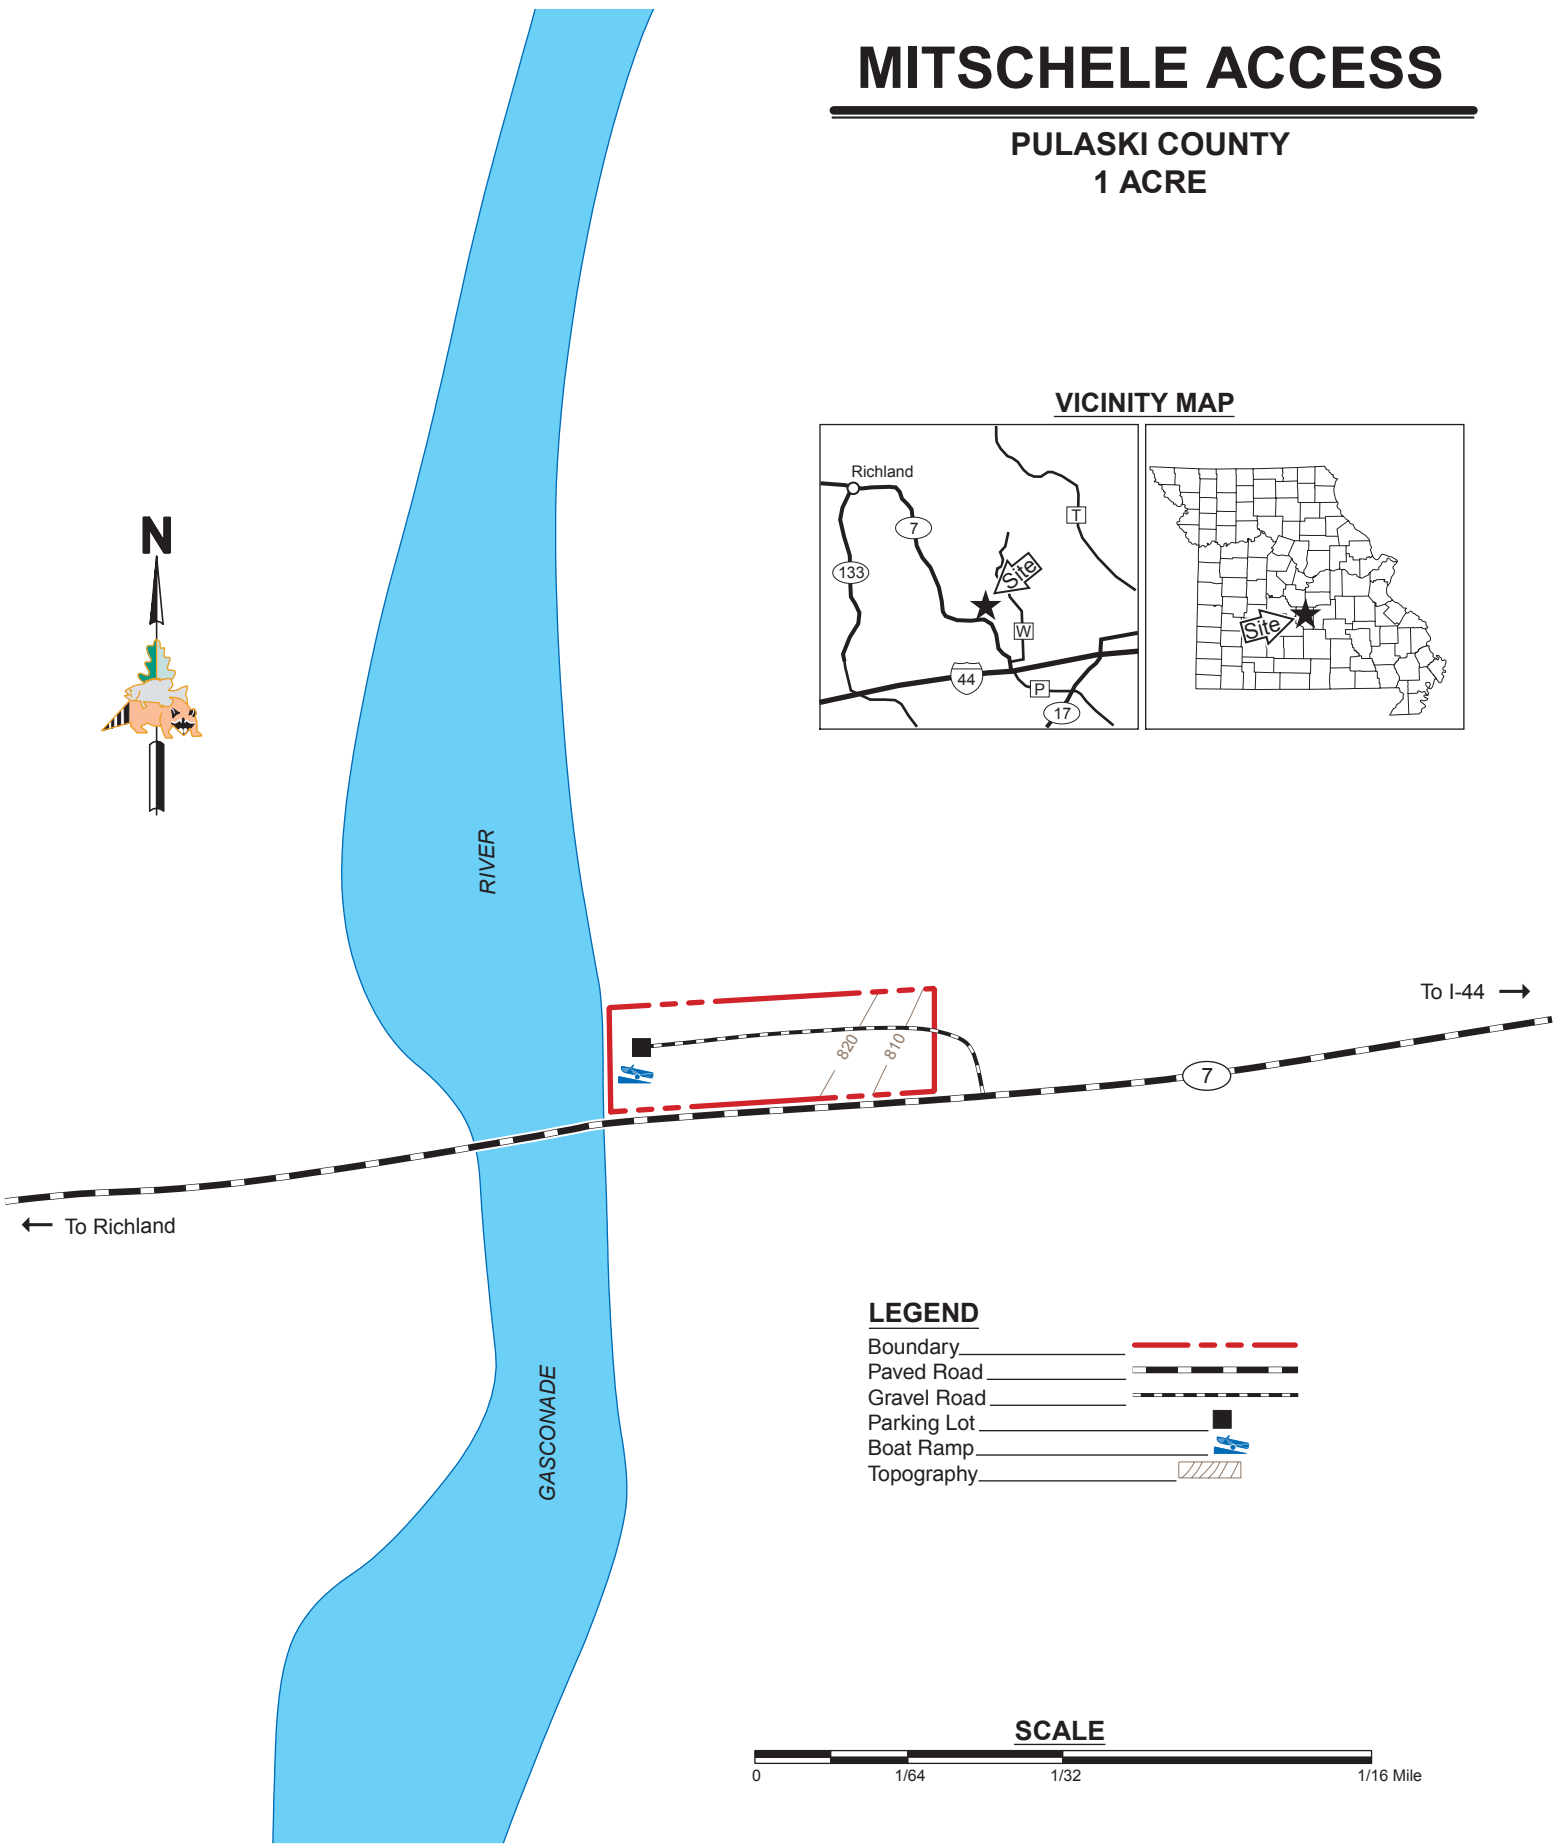

# MITSCHELE ACCESS

PULASKI COUNTY  
1 ACRE

## VICINITY MAP

## LEGEND

- Boundary
- Paved Road
- Gravel Road
- Parking Lot
- Boat Ramp
- Topography

## SCALE